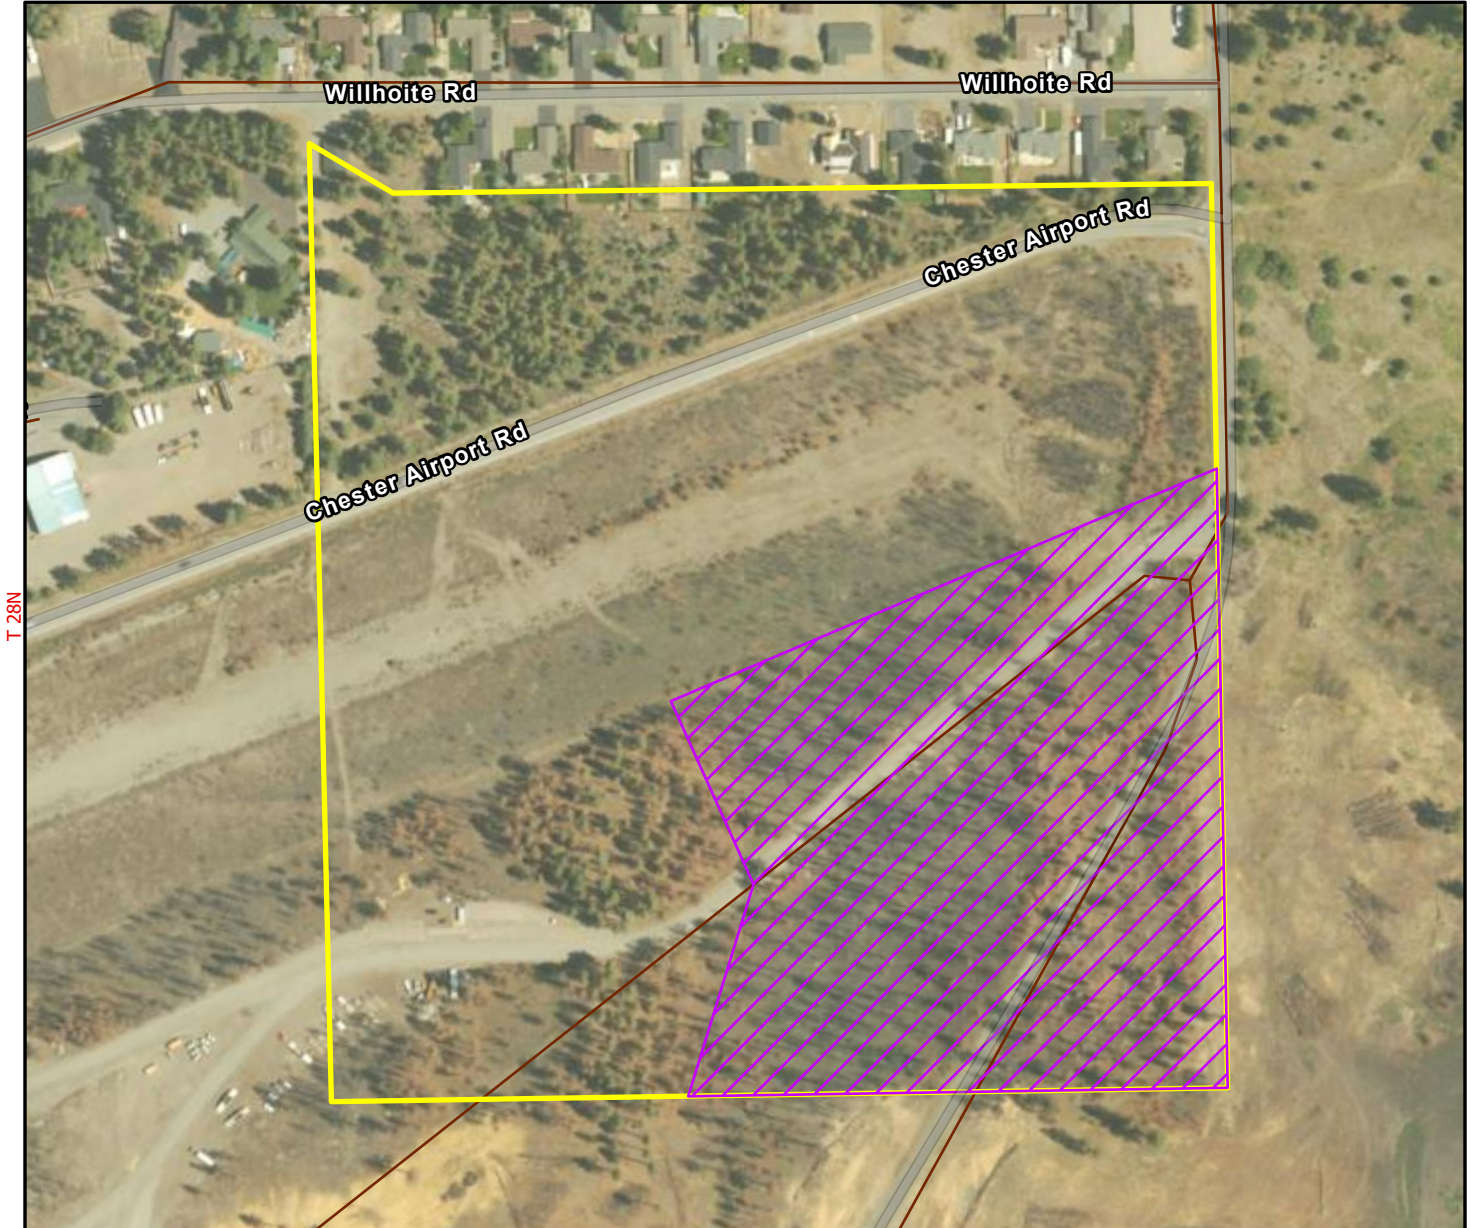

Chester Airport Parcel Fuelwood Collection Area

R. 07E

No warranty is made by the BLM as to the accuracy, reliability, or completeness of these data for use or for purposes not intended by BLM.
Date Revised: 4/23/2026

Legend

-  Collection Area
-  BLM Boundary