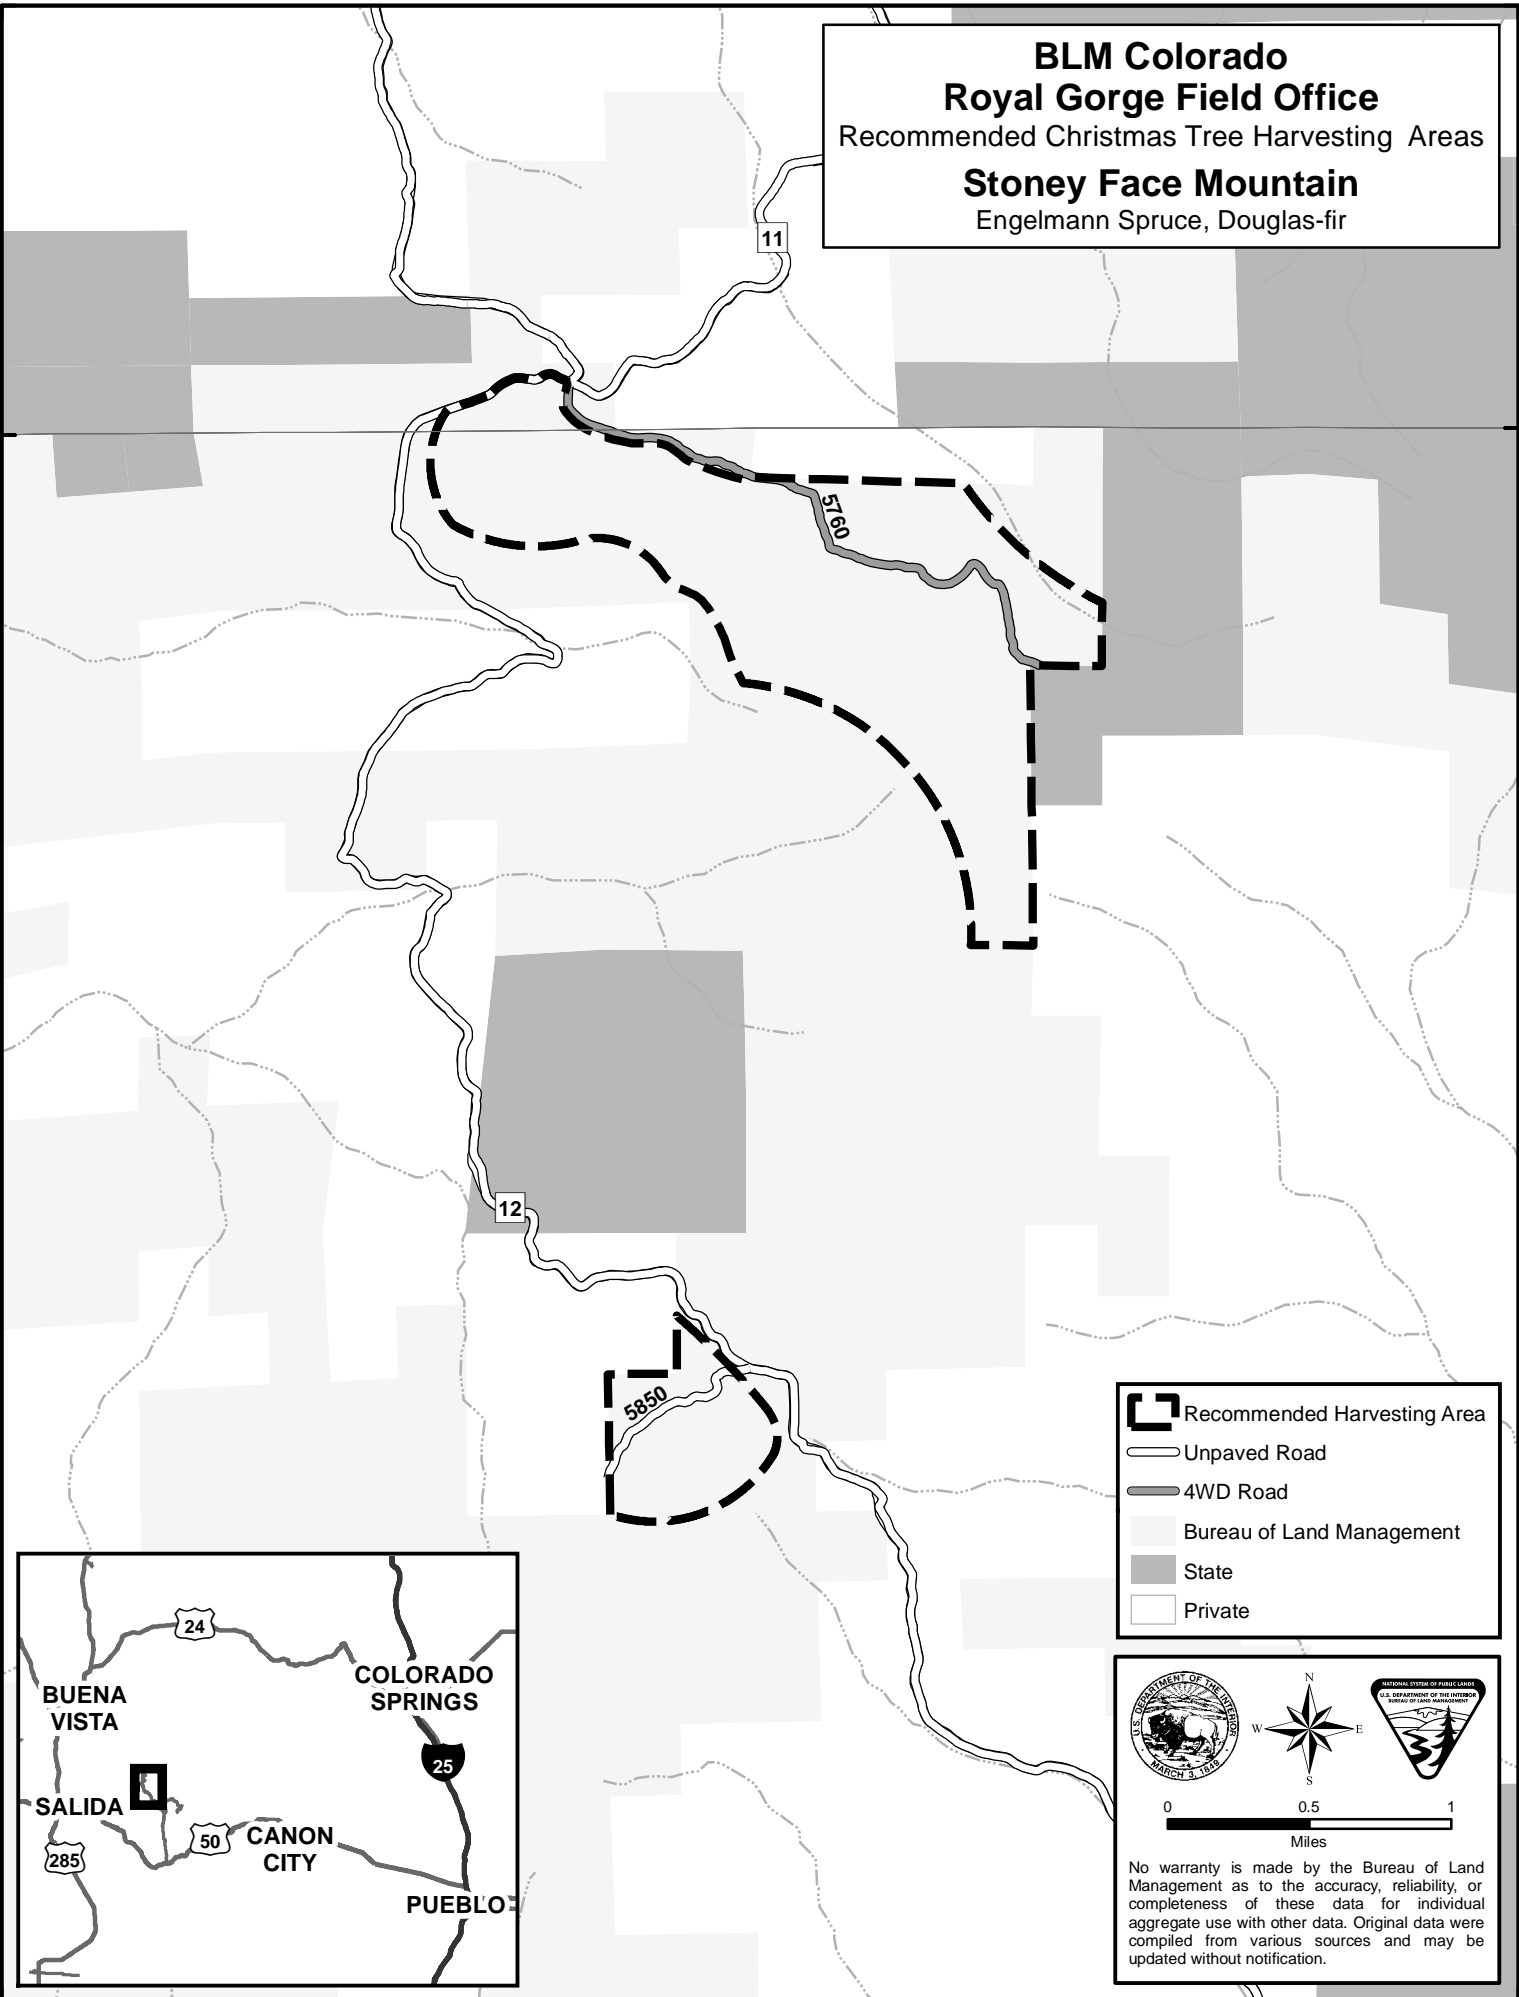

BLM Colorado
Royal Gorge Field Office
 Recommended Christmas Tree Harvesting Areas
Stoney Face Mountain
 Engelmann Spruce, Douglas-fir

T51N

T51N

T50N

T50N

Recommended Harvesting Area

Unpaved Road

4WD Road