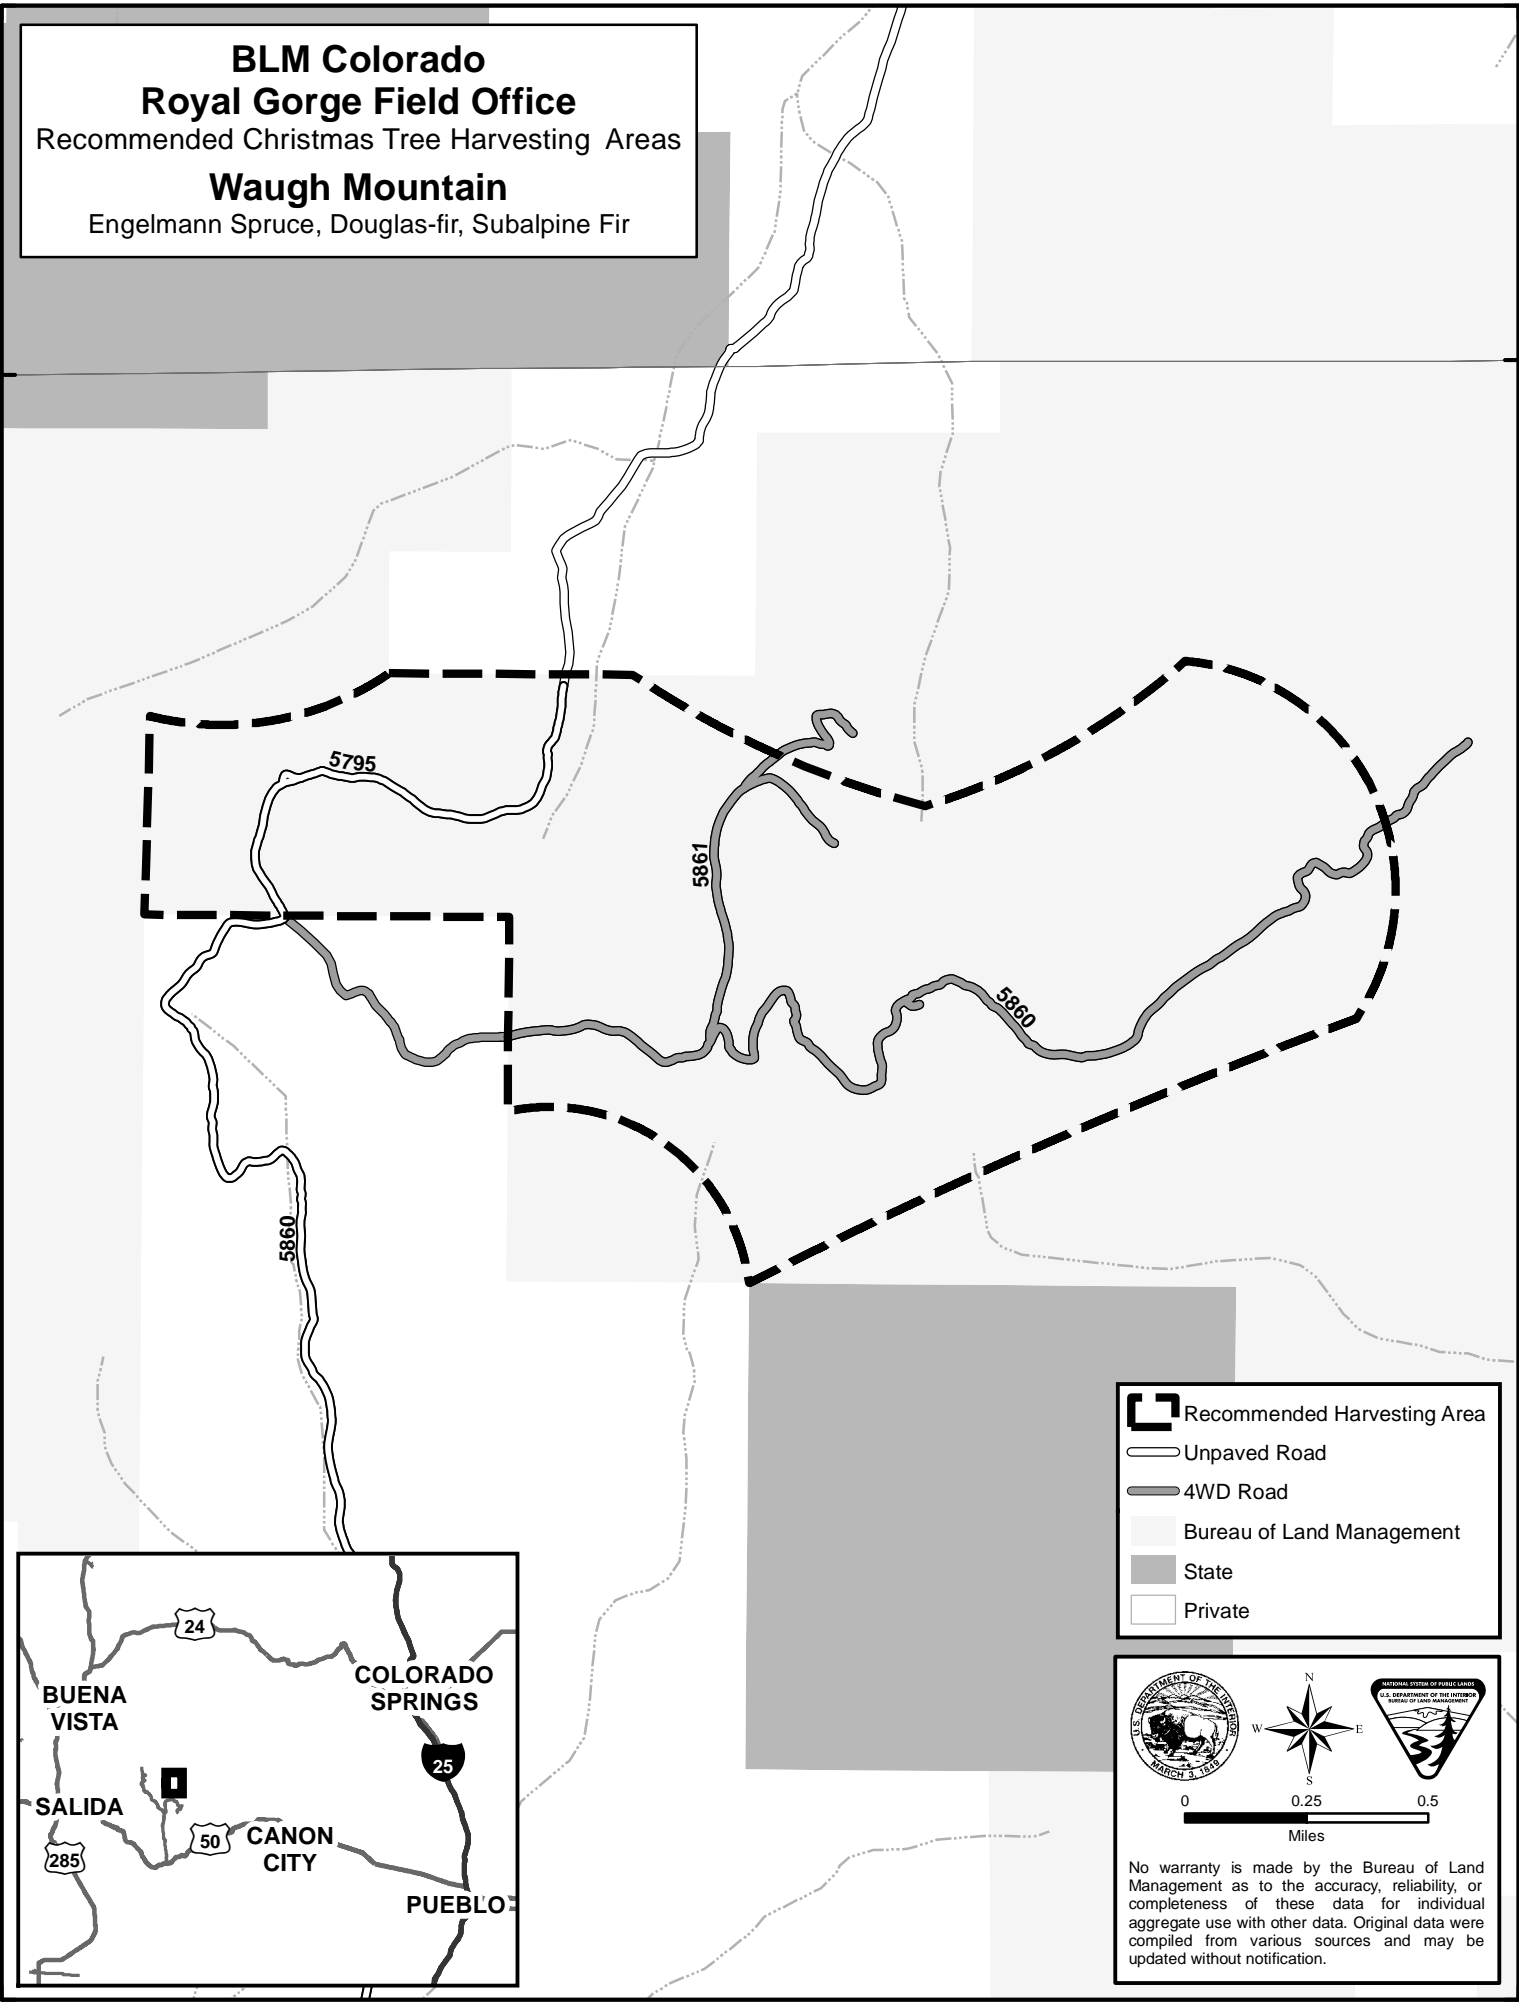

BLM Colorado
Royal Gorge Field Office
Recommended Christmas Tree Harvesting Areas
Waugh Mountain
Engelmann Spruce, Douglas-fir, Subalpine Fir

- Recommended Harvesting Area
- Unpaved Road
- 4WD Road
- Bureau of Land Management
- State
- Private

0   0.25   0.5
Miles

No warranty is made by the Bureau of Land Management as to the accuracy, reliability, or completeness of these data for individual aggregate use with other data. Original data were compiled from various sources and may be updated without notification.