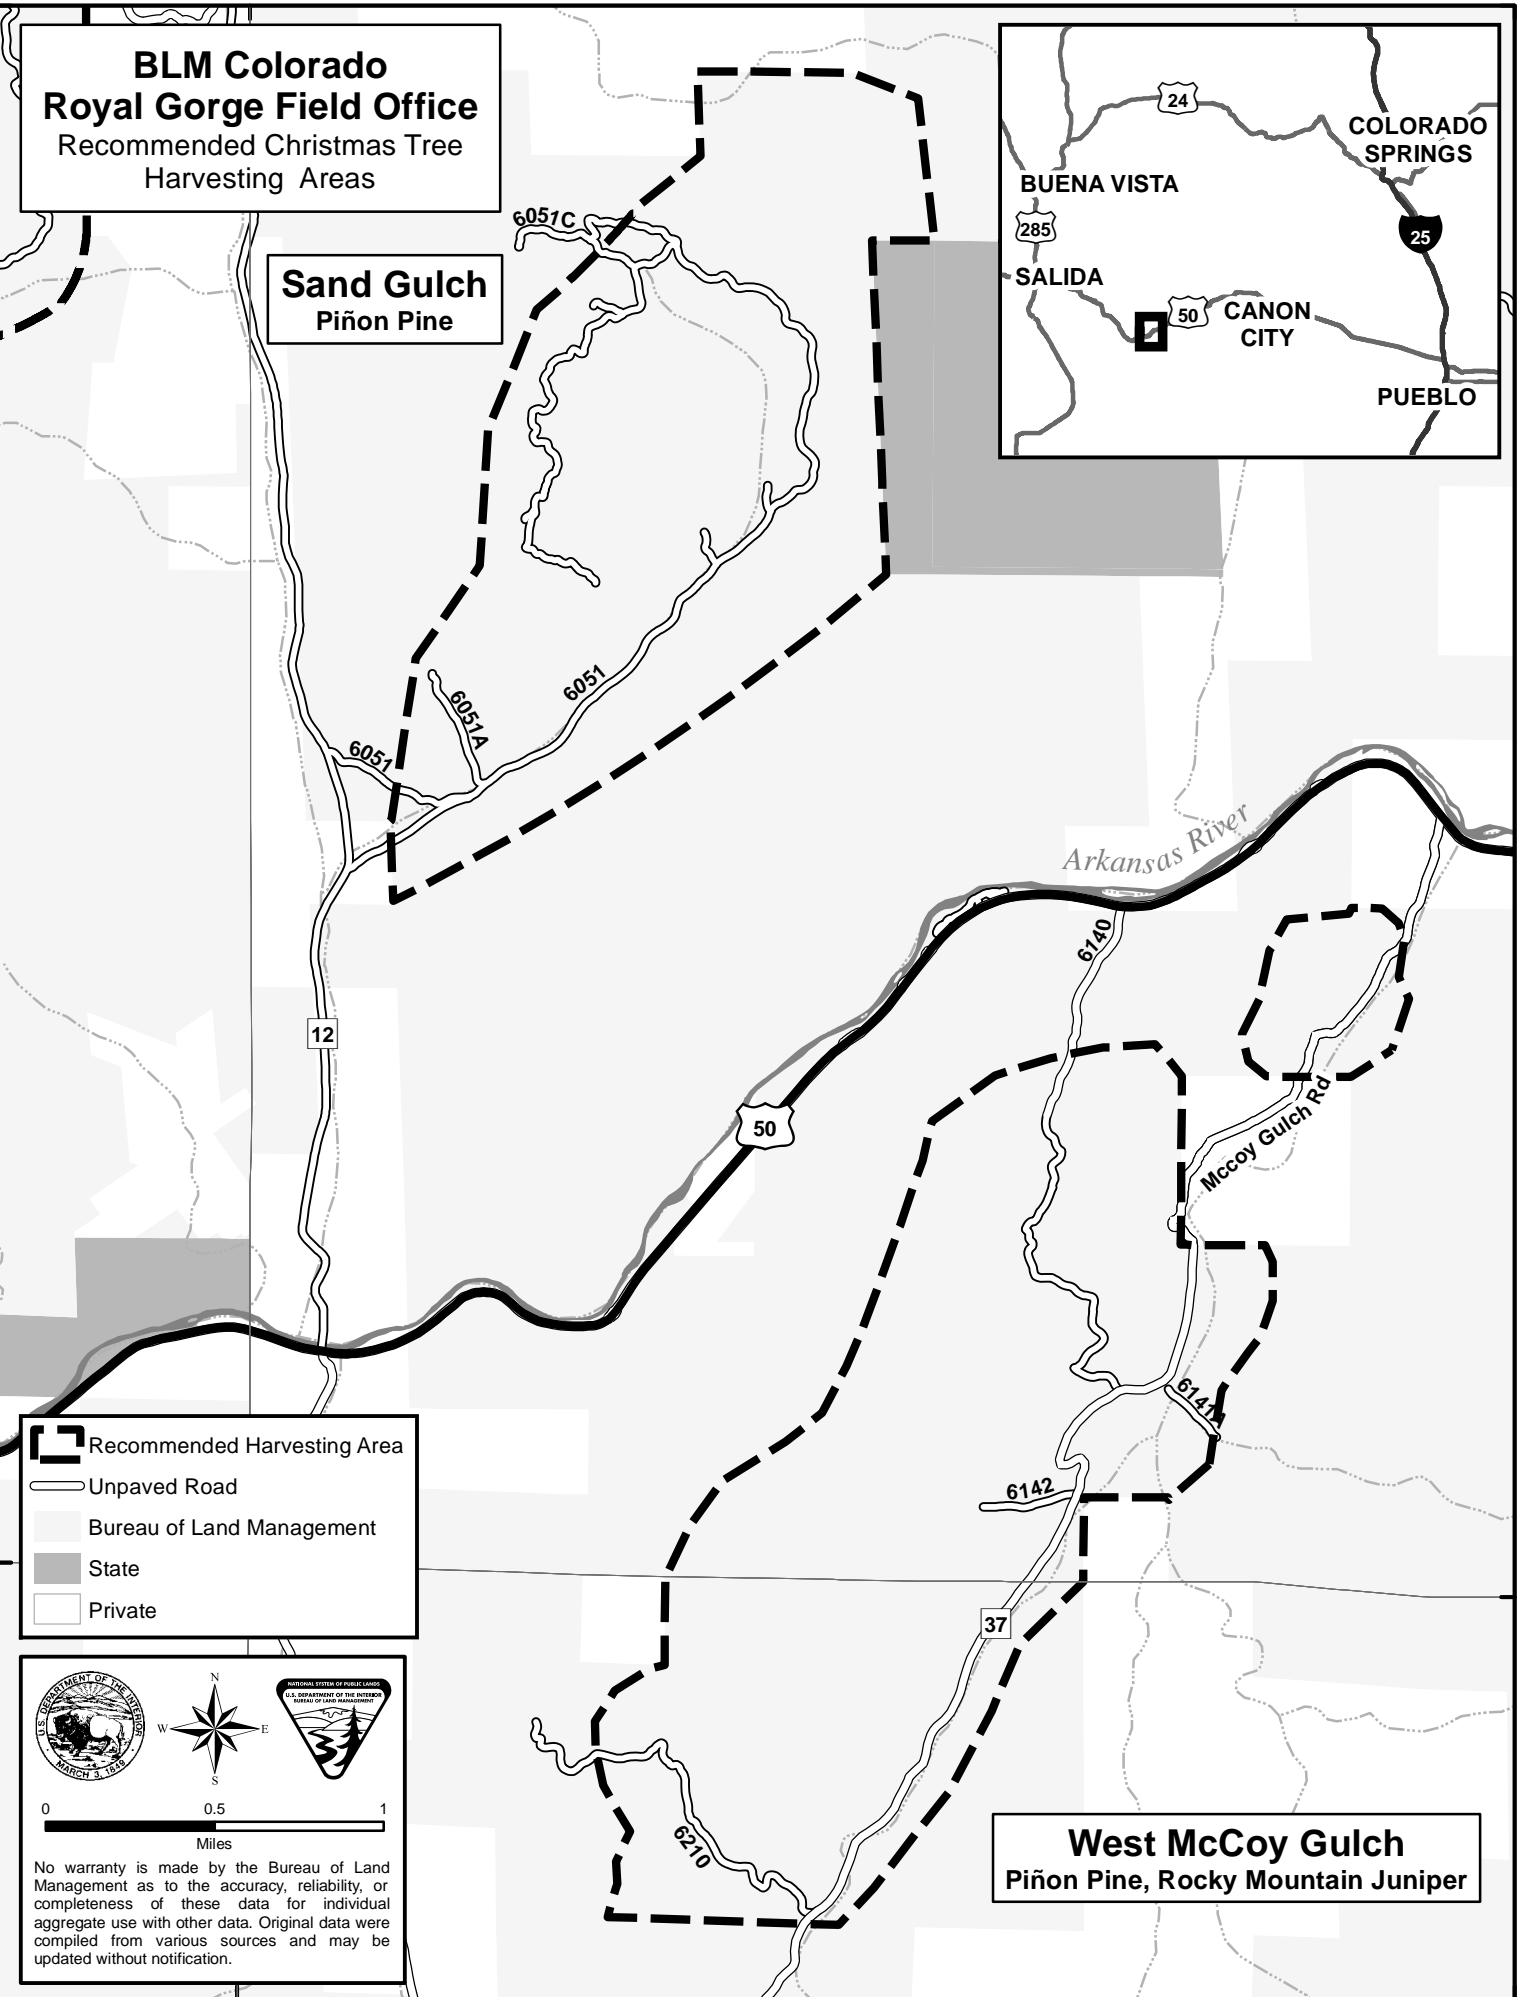

**BLM Colorado
Royal Gorge Field Office**
Recommended Christmas Tree
Harvesting Areas

Sand Gulch
Piñon Pine

- Recommended Harvesting Area
- Unpaved Road
- Bureau of Land Management
- State
- Private

0 0.5 1
Miles

No warranty is made by the Bureau of Land Management as to the accuracy, reliability, or completeness of these data for individual aggregate use with other data. Original data were compiled from various sources and may be updated without notification.

West McCoy Gulch
Piñon Pine, Rocky Mountain Juniper