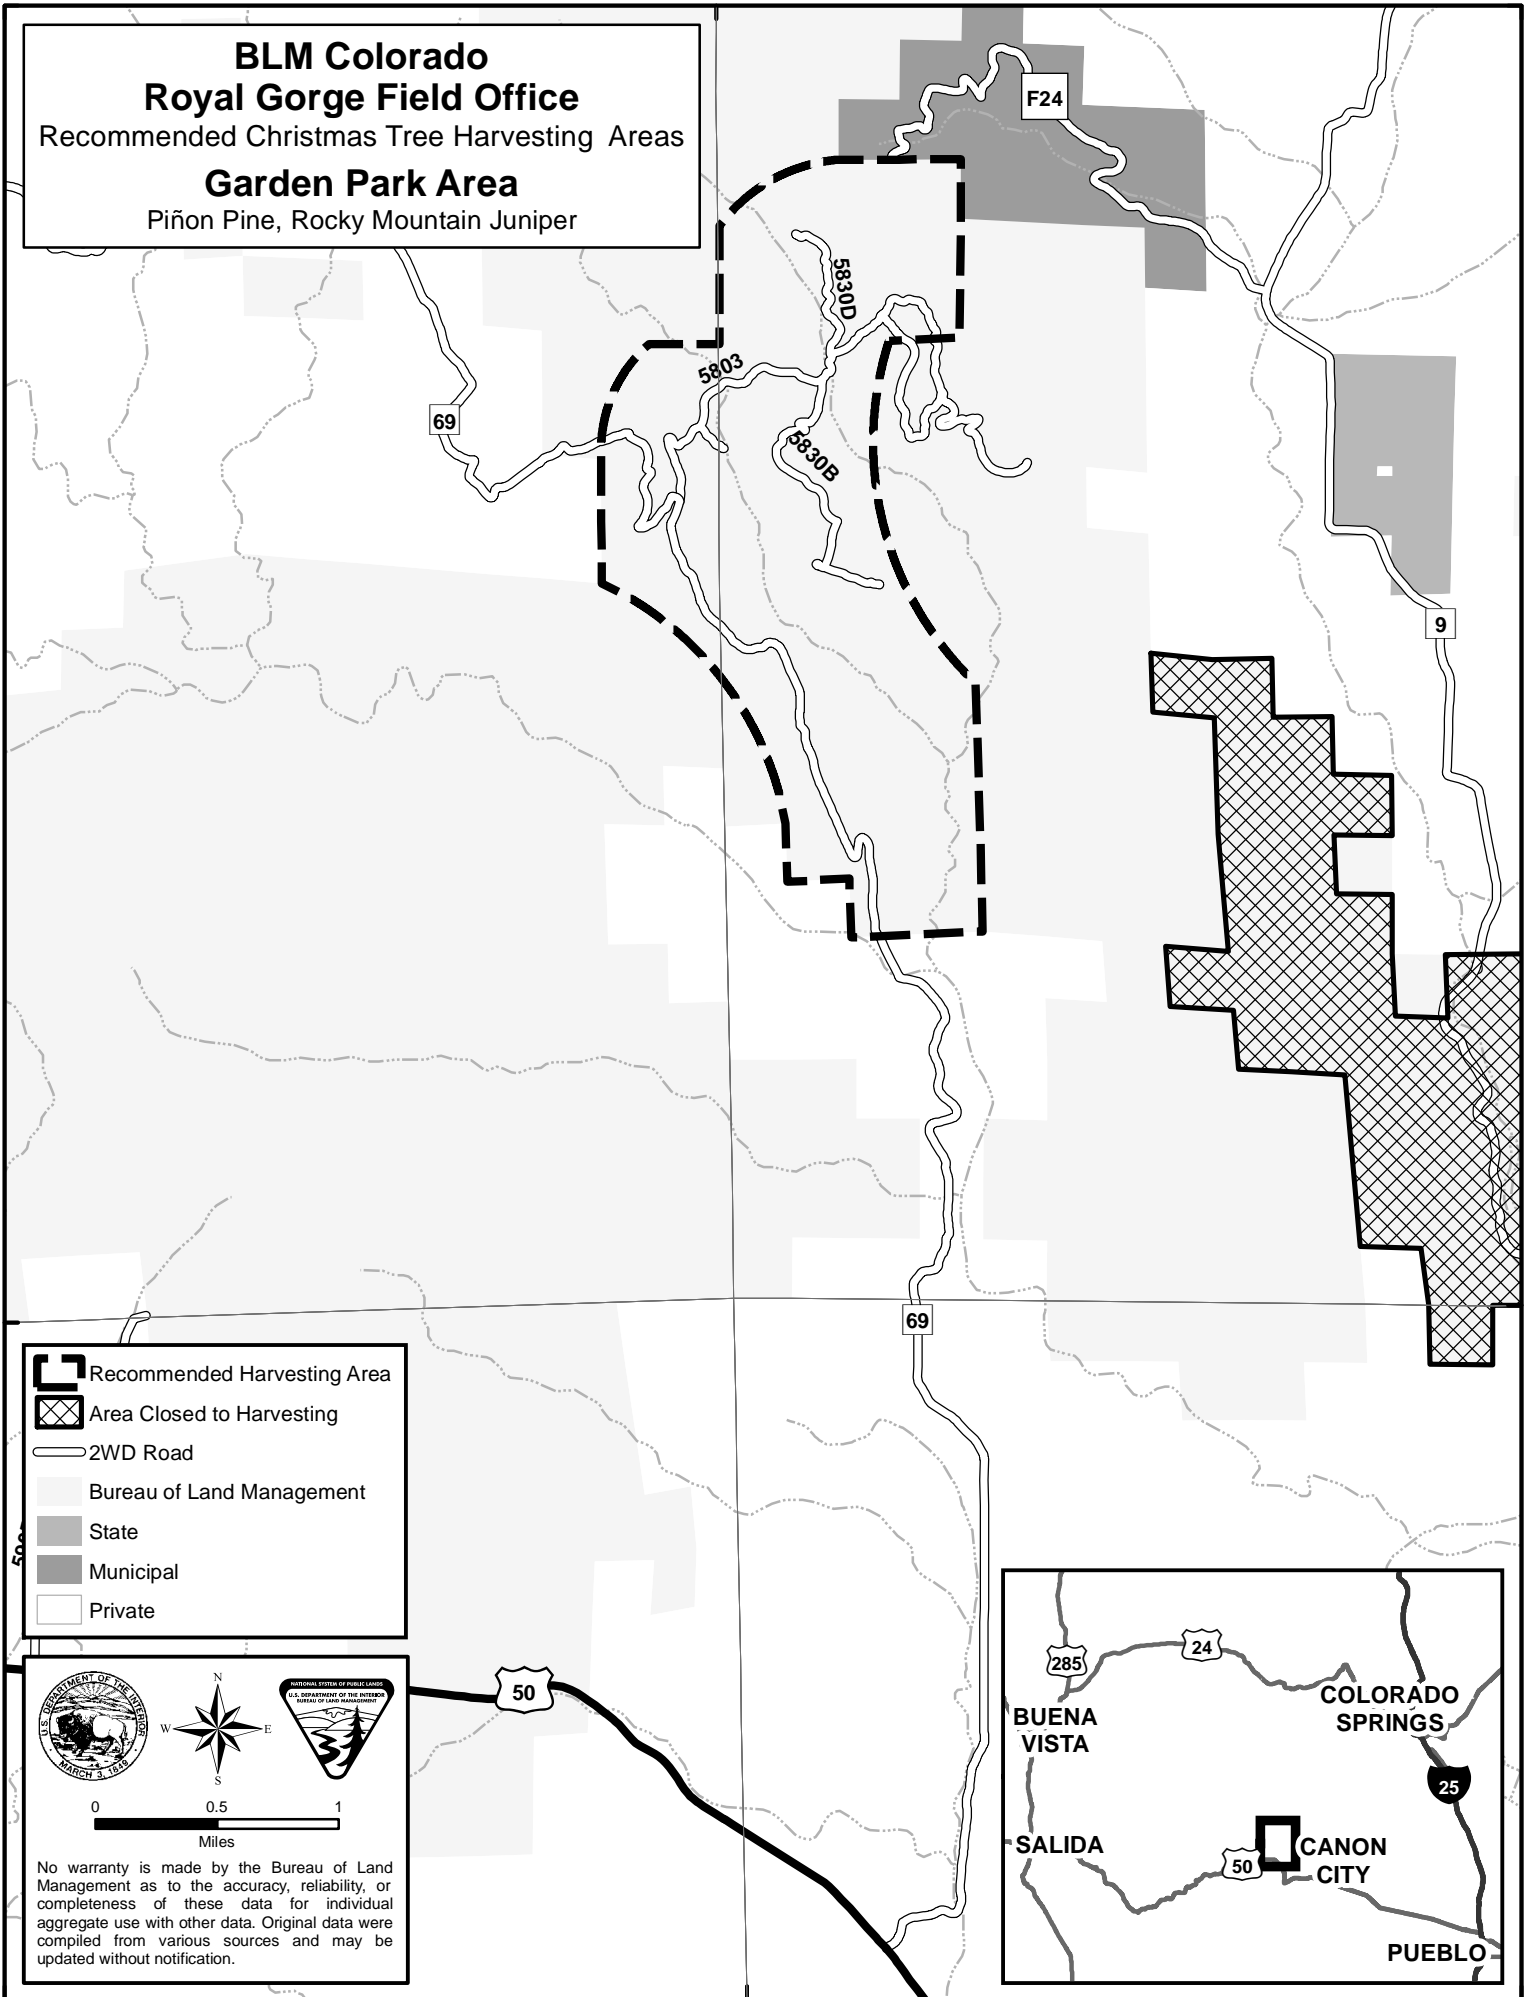

BLM Colorado
Royal Gorge Field Office
Recommended Christmas Tree Harvesting Areas
Garden Park Area
Piñon Pine, Rocky Mountain Juniper

- Recommended Harvesting Area
- Area Closed to Harvesting
- 2WD Road
- Bureau of Land Management
- State
- Municipal
- Private

Miles

No warranty is made by the Bureau of Land Management as to the accuracy, reliability, or completeness of these data for individual aggregate use with other data. Original data were compiled from various sources and may be updated without notification.