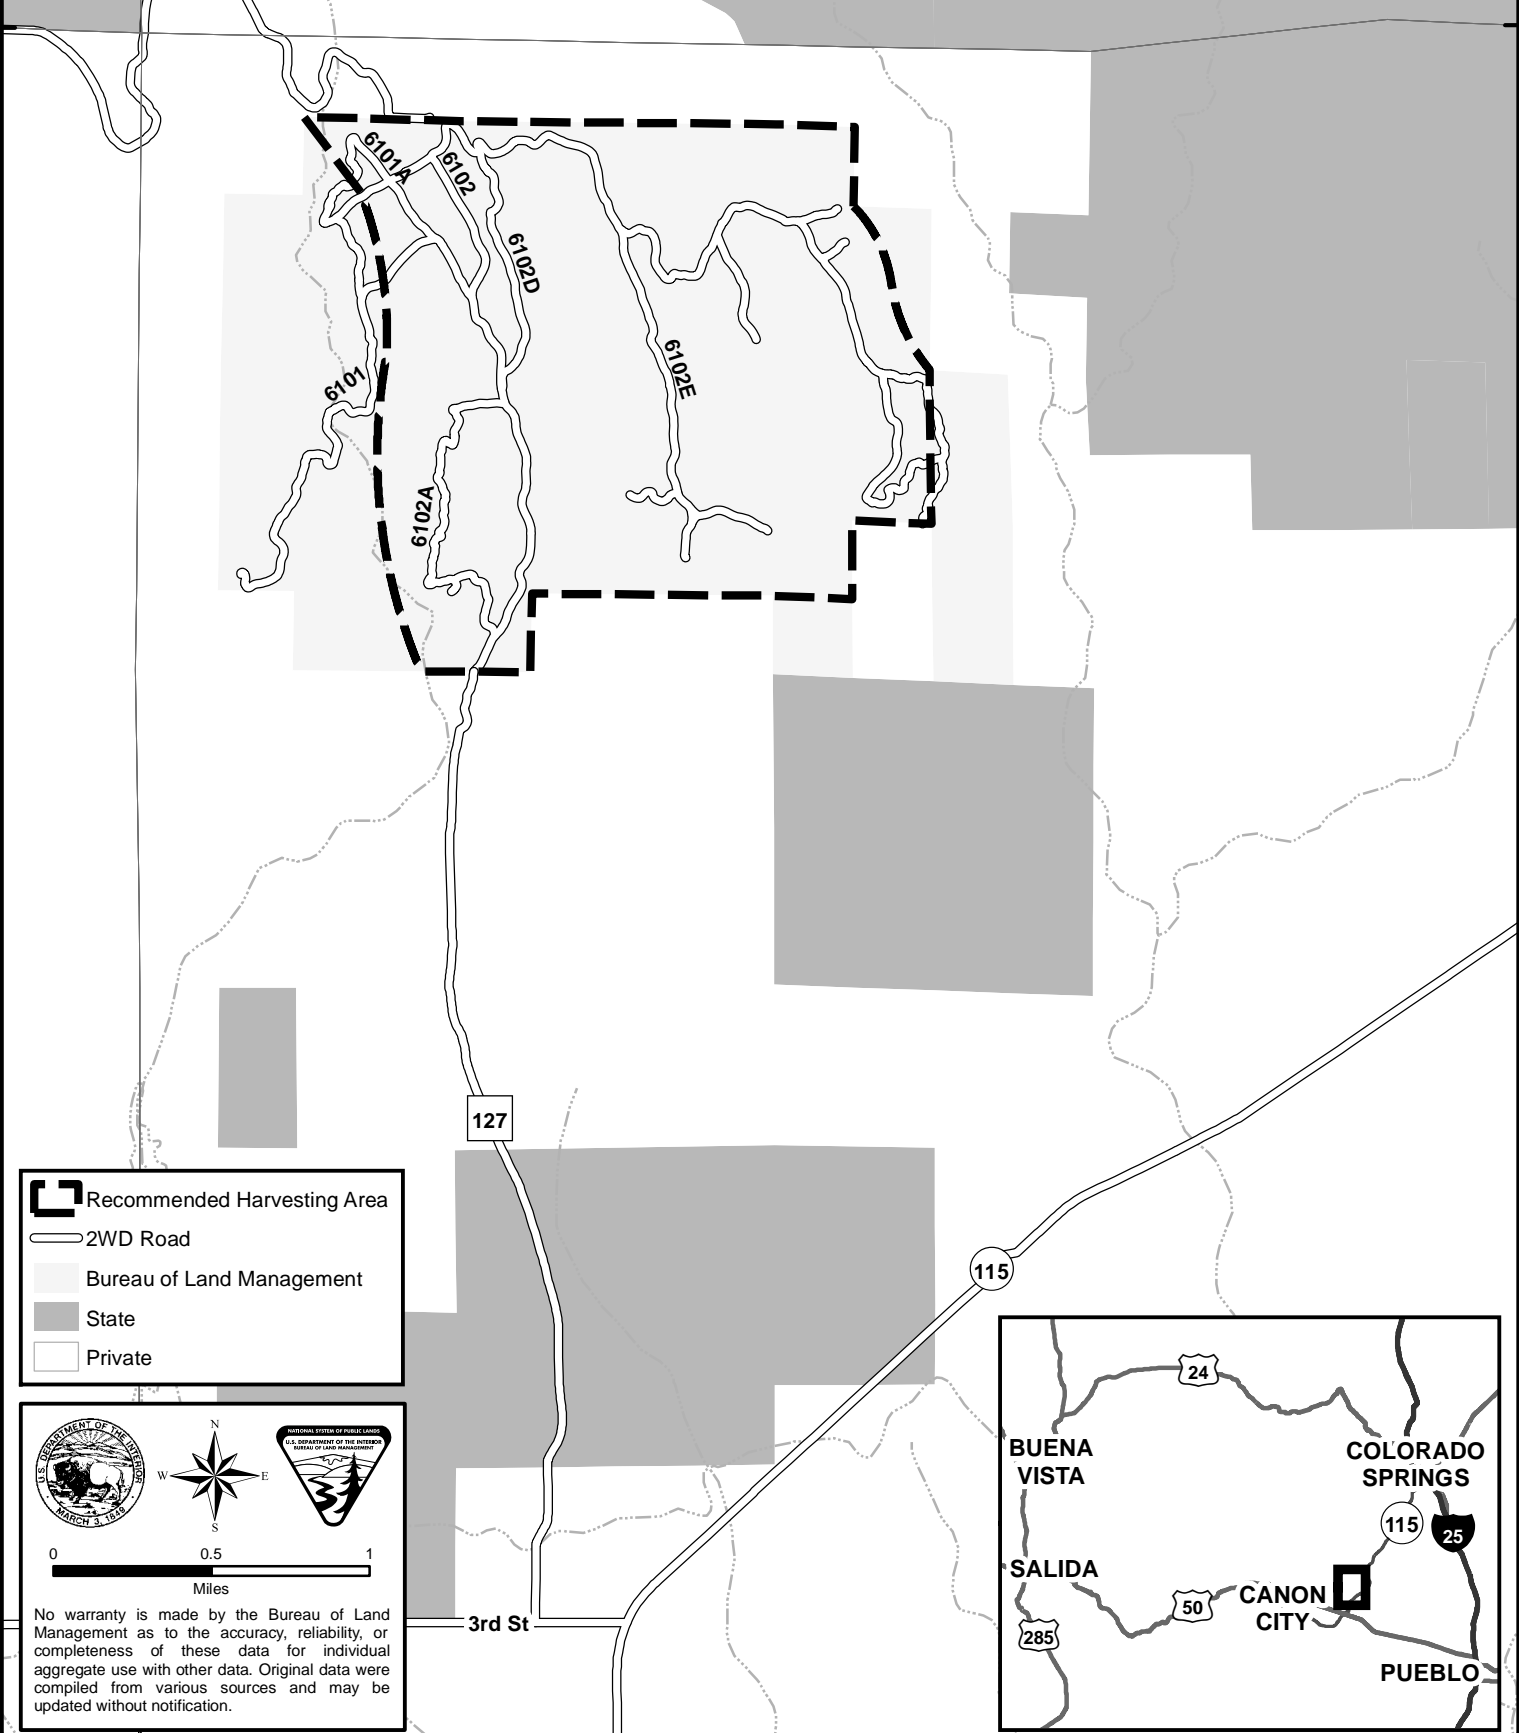

T9S

T9S

T10S

T10S

T11S

T11S

BLM Colorado
Royal Gorge Field Office
 Recommended Christmas Tree Harvesting Areas
Penrose Commons
 Piñon Pine, Rocky Mountain Juniper

Recommended Harvesting Area
 2WD Road
 Bureau of Land Management
 State
 Private