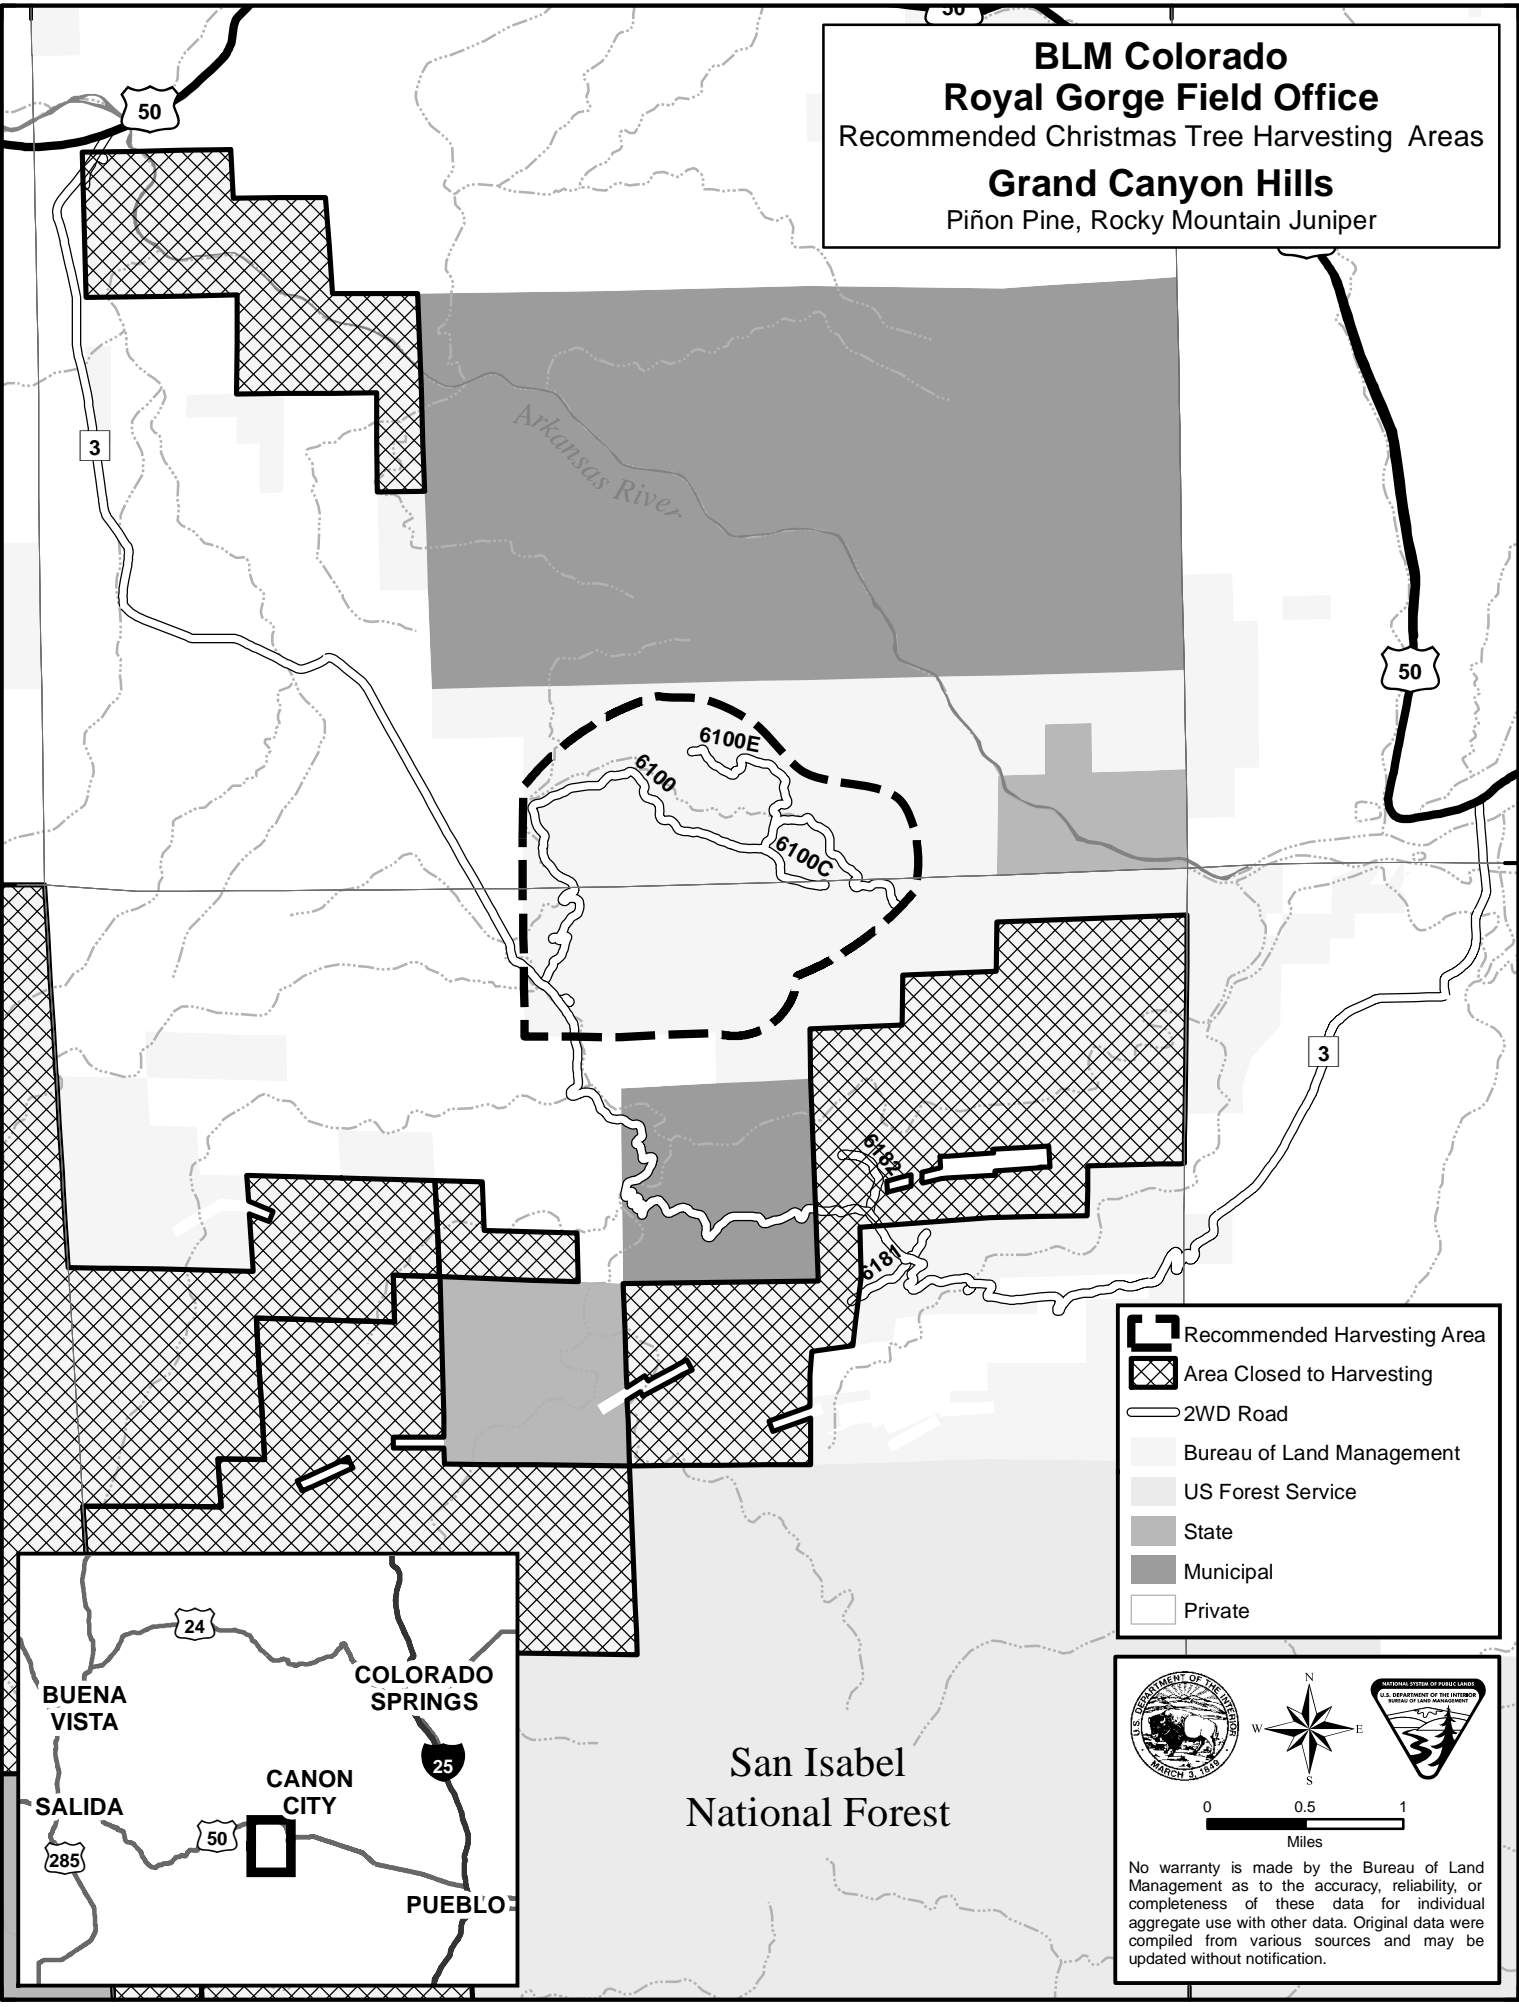

T17S

T17S

T18S

T18S

BLM Colorado
Royal Gorge Field Office
 Recommended Christmas Tree Harvesting Areas
Grand Canyon Hills
 Piñon Pine, Rocky Mountain Juniper

Legend

- Recommended Harvesting Area
- Area Closed to Harvesting
- 2WD Road
- Bureau of Land Management
- US Forest Service
- State
- Municipal
- Private