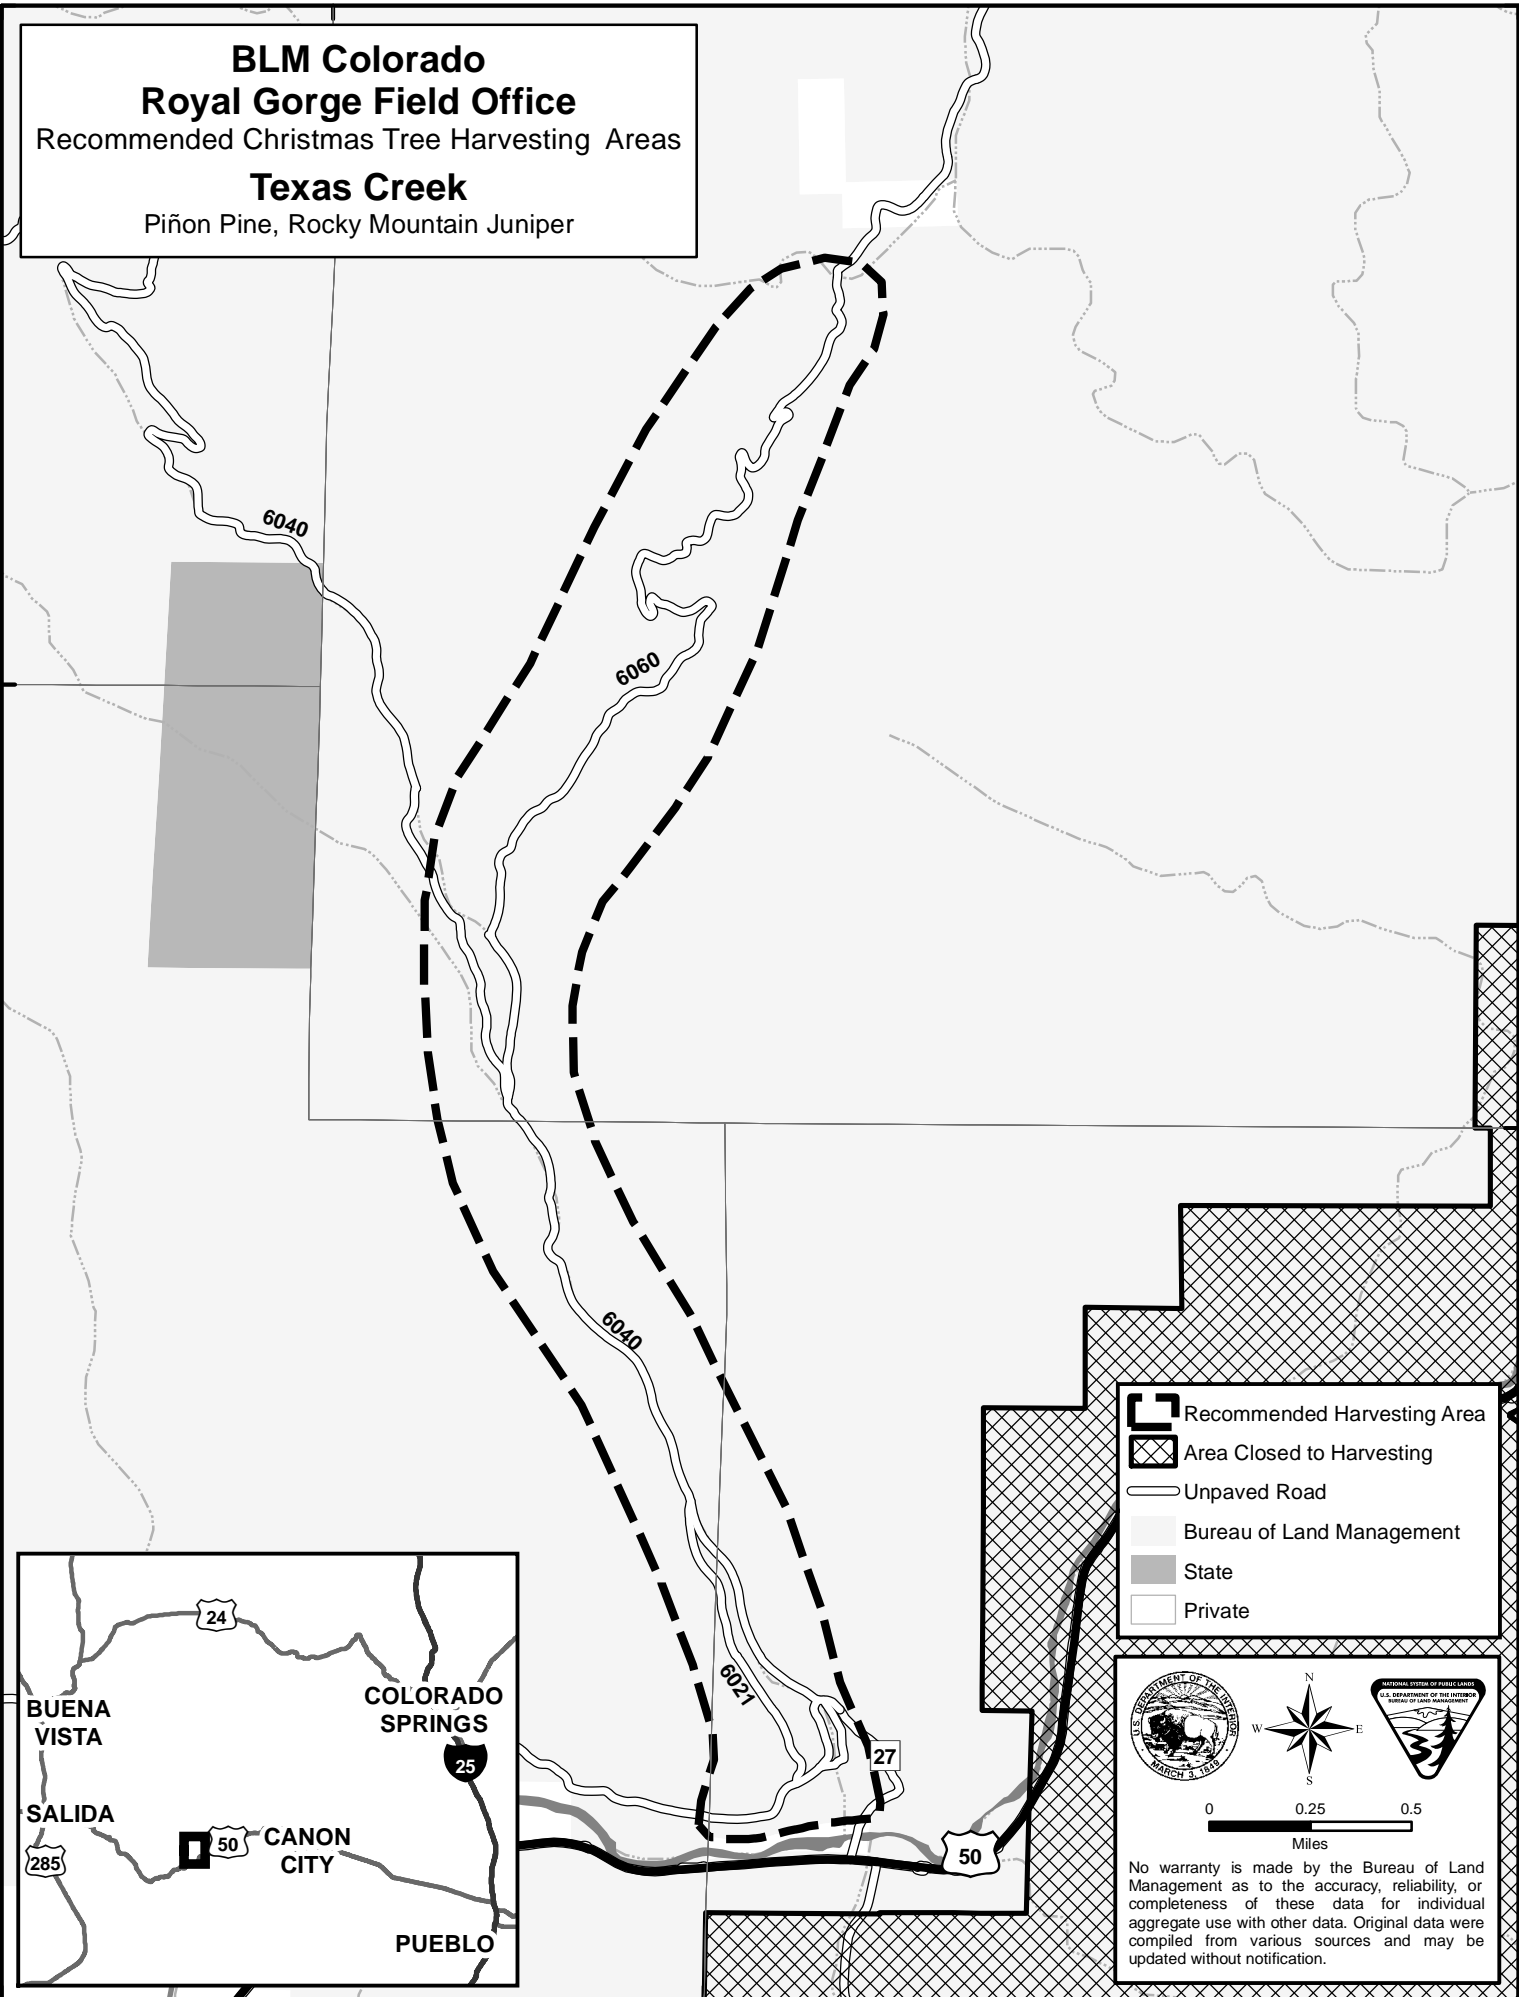

R12E

R73W

BLM Colorado
Royal Gorge Field Office
 Recommended Christmas Tree Harvesting Areas
Texas Creek
 Piñon Pine, Rocky Mountain Juniper

T49N

T48N

T18S

T19S

- Recommended Harvesting Area
- Area Closed to Harvesting
- Unpaved Road
- Bureau of Land Management
- State
- Private