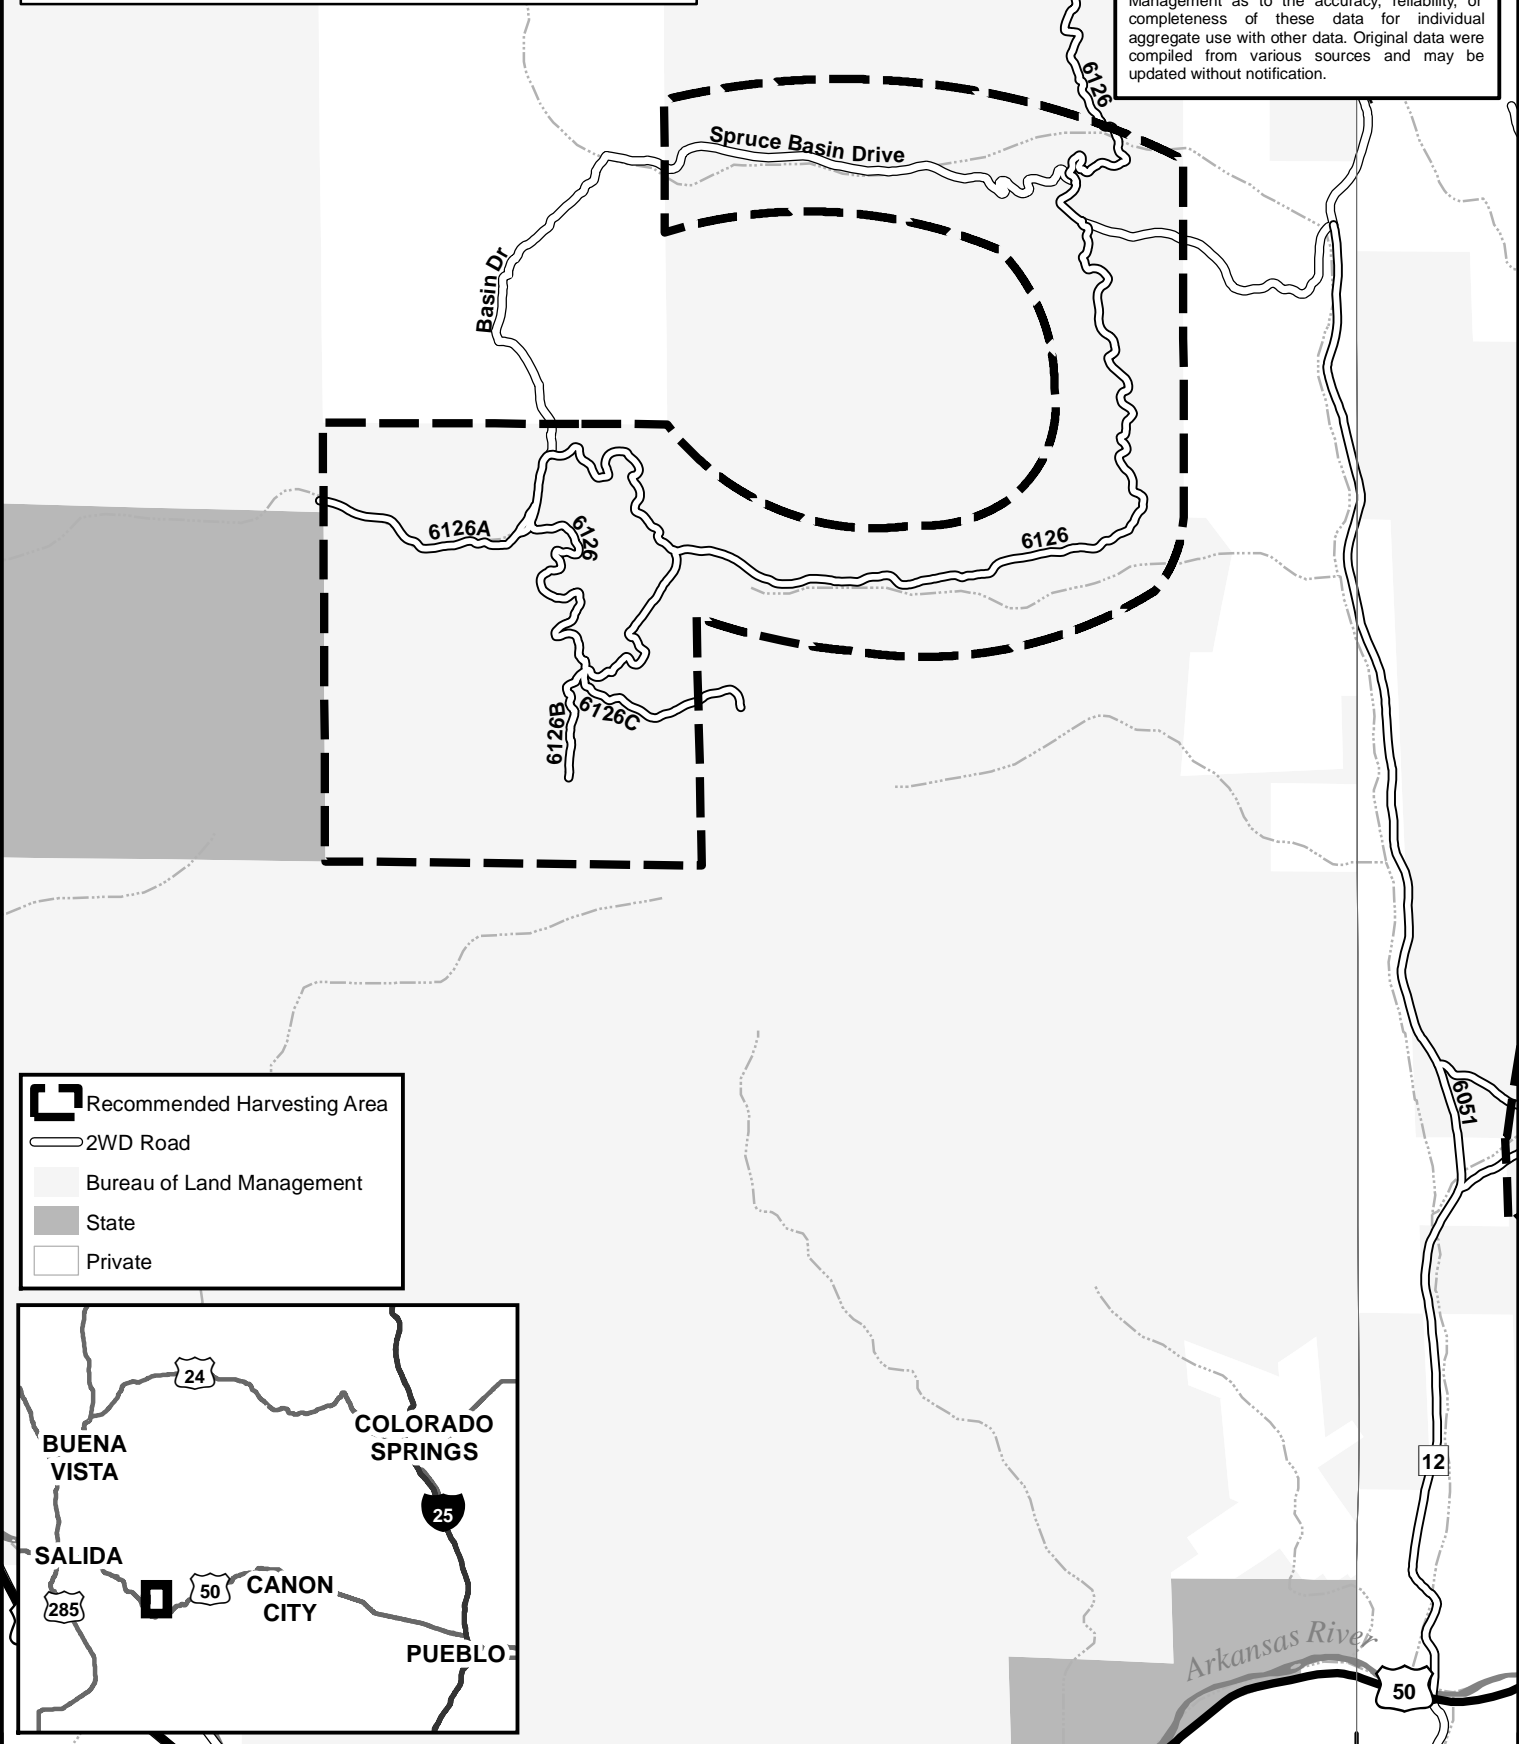

BLM Colorado
Royal Gorge Field Office
Recommended Christmas Tree Harvesting Areas
Arkansas Mountain
Engelmann Spruce, Douglas-fir, Subalpine Fir

0 0.25 0.5
Miles

No warranty is made by the Bureau of Land Management as to the accuracy, reliability, or completeness of these data for individual aggregate use with other data. Original data were compiled from various sources and may be updated without notification.