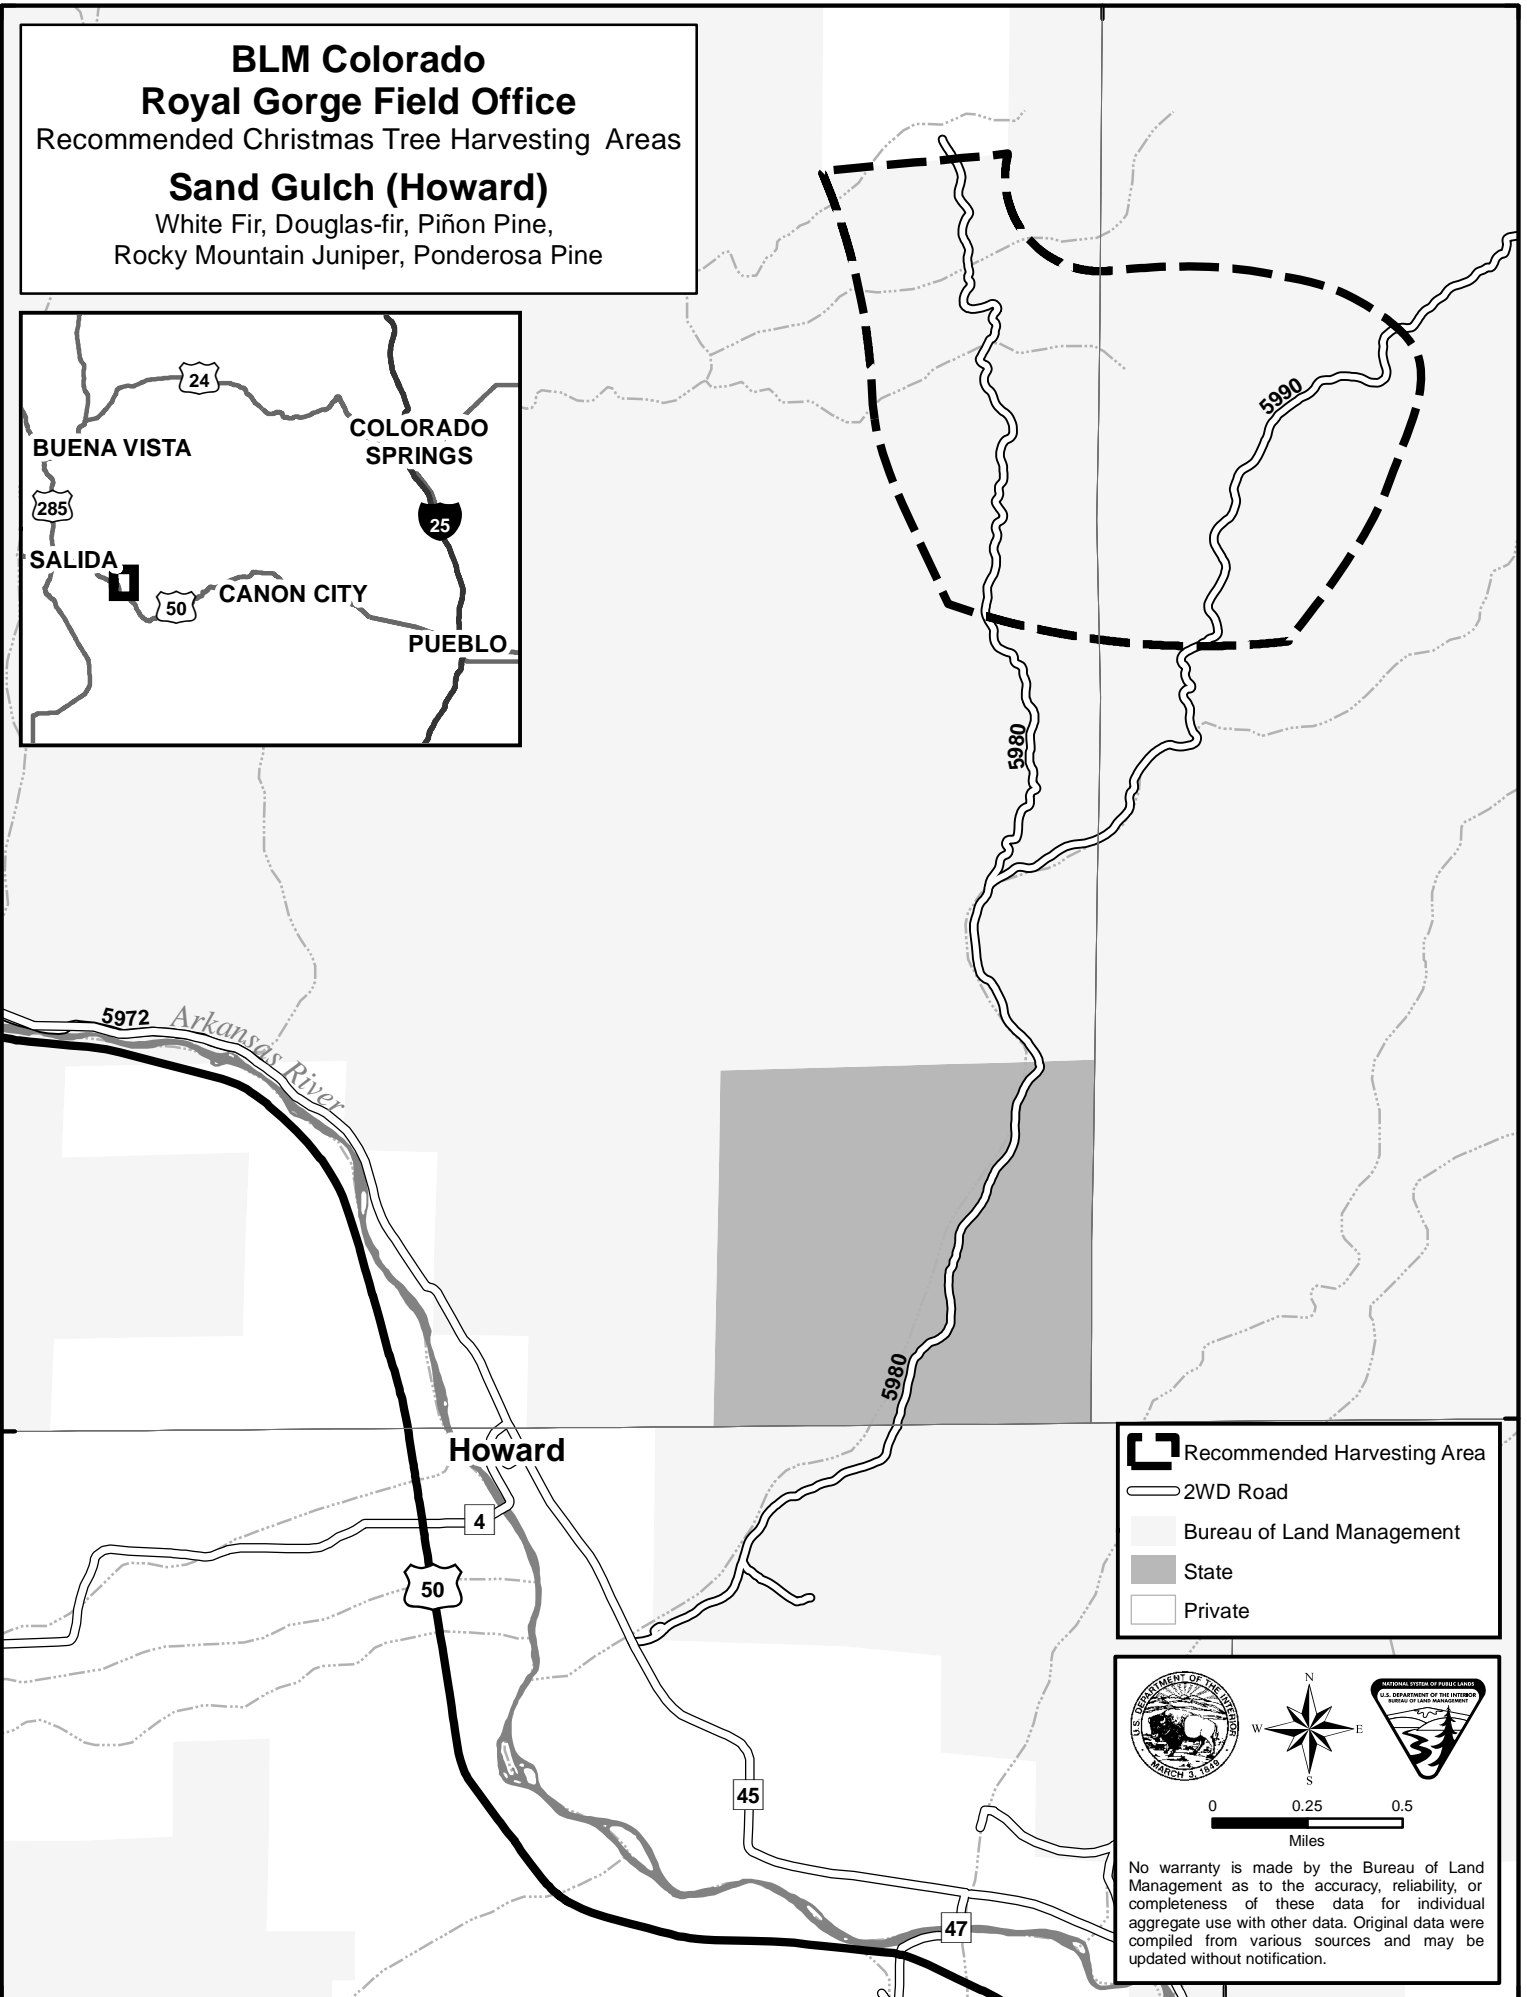

BLM Colorado
Royal Gorge Field Office
Recommended Christmas Tree Harvesting Areas
Sand Gulch (Howard)
White Fir, Douglas-fir, Piñon Pine,
Rocky Mountain Juniper, Ponderosa Pine

- Recommended Harvesting Area
- 2WD Road
- Bureau of Land Management
- State
- Private

0 0.25 0.5
Miles

No warranty is made by the Bureau of Land Management as to the accuracy, reliability, or completeness of these data for individual aggregate use with other data. Original data were compiled from various sources and may be updated without notification.