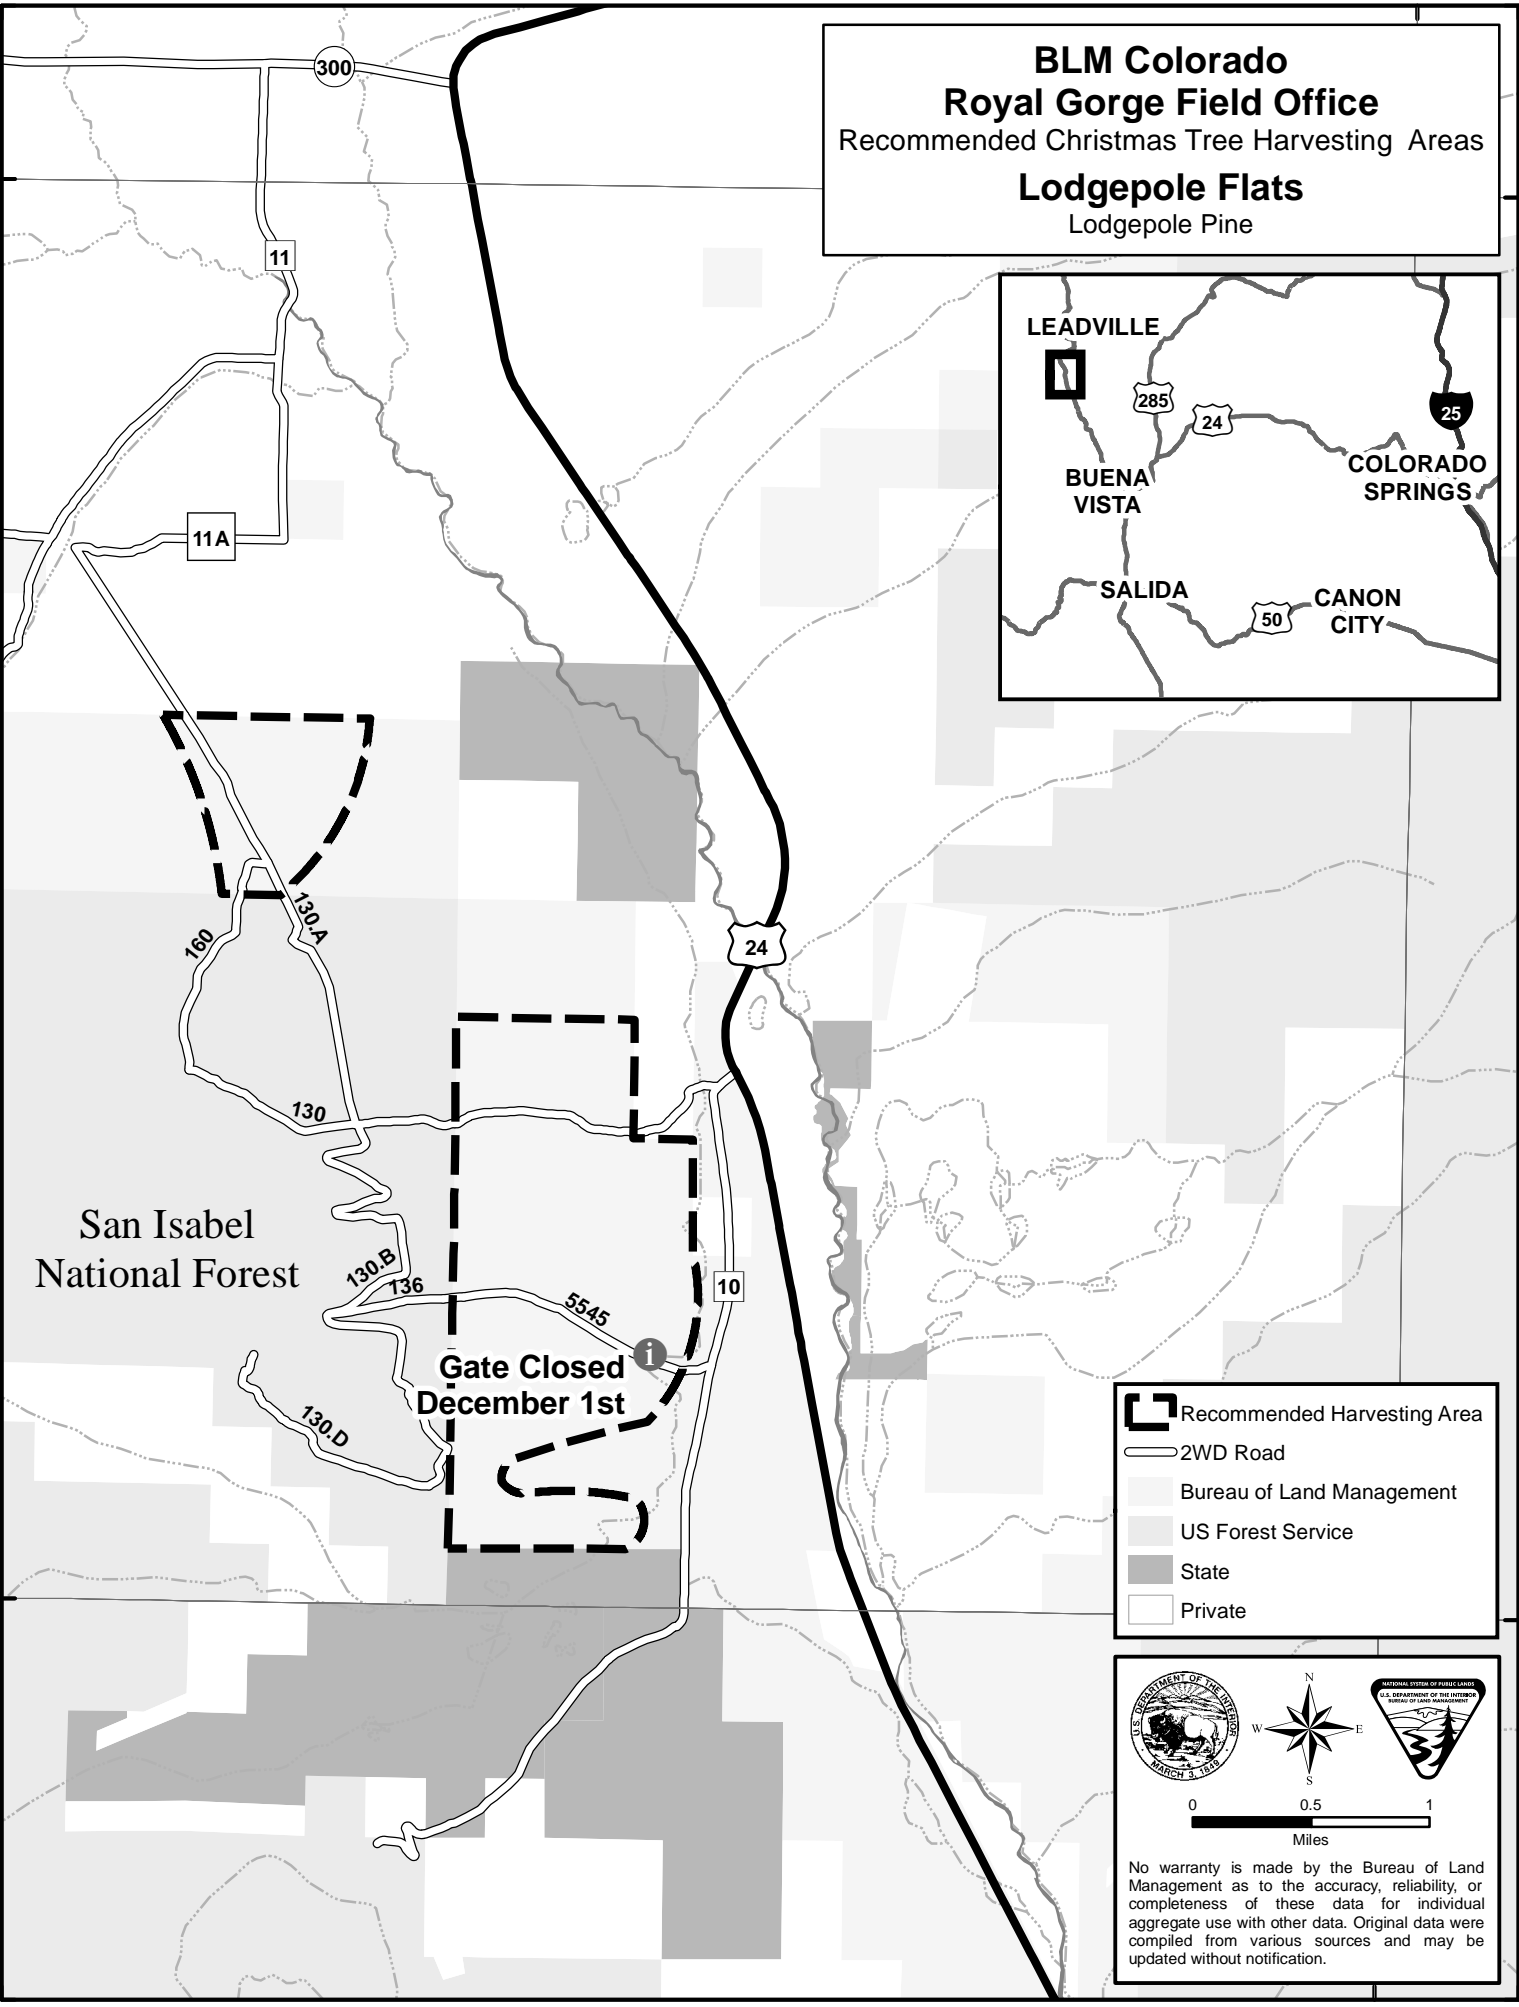

BLM Colorado
Royal Gorge Field Office
Recommended Christmas Tree Harvesting Areas
Lodgepole Flats
Lodgepole Pine

Recommended Harvesting Area
2WD Road
Bureau of Land Management
US Forest Service
State
Private

0 0.5 1
Miles

No warranty is made by the Bureau of Land Management as to the accuracy, reliability, or completeness of these data for individual aggregate use with other data. Original data were compiled from various sources and may be updated without notification.

T9S

T9S

T10S

T10S

T11S

T11S