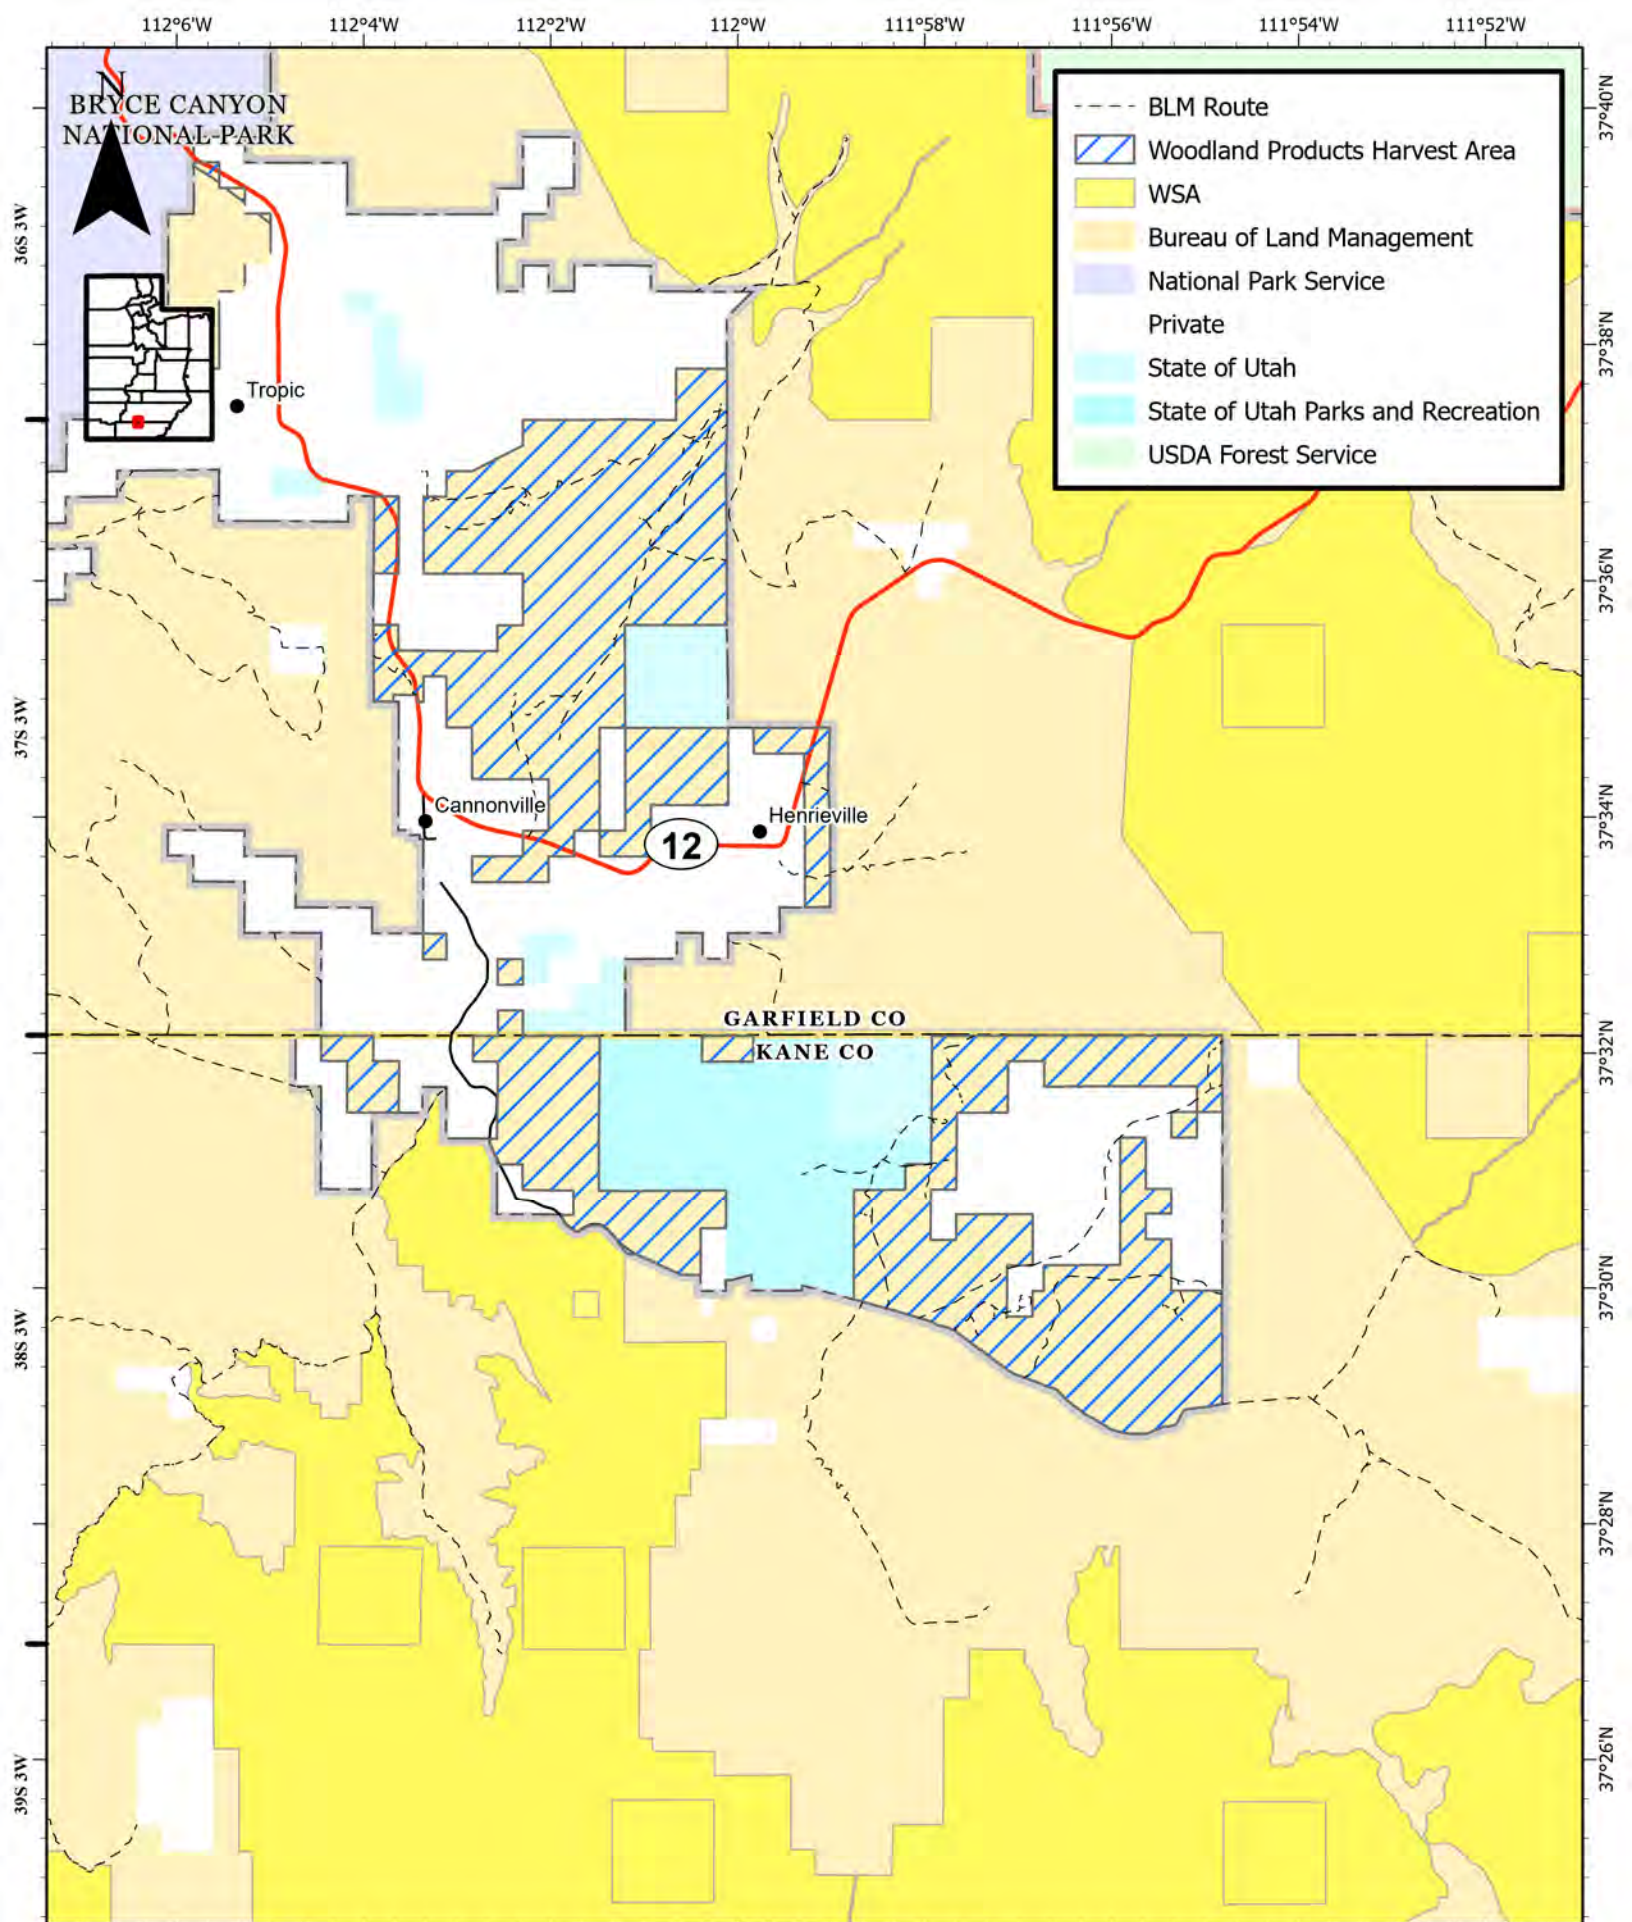

BRYCE CANYON NATIONAL PARK

- --- BLM Route
- Woodland Products Harvest Area
- WSA
- Bureau of Land Management
- National Park Service
- Private
- State of Utah
- State of Utah Parks and Recreation
- USDA Forest Service

Tropic

Cannonville

Henrieville

12

GARFIELD CO
KANE CO

U.S. DEPARTMENT OF THE INTERIOR
BUREAU OF LAND MANAGEMENT
PARIA RIVER DISTRICT

Kanab Field Office Rock Springs Bench Woodland Products Harvest Area

Paria River District