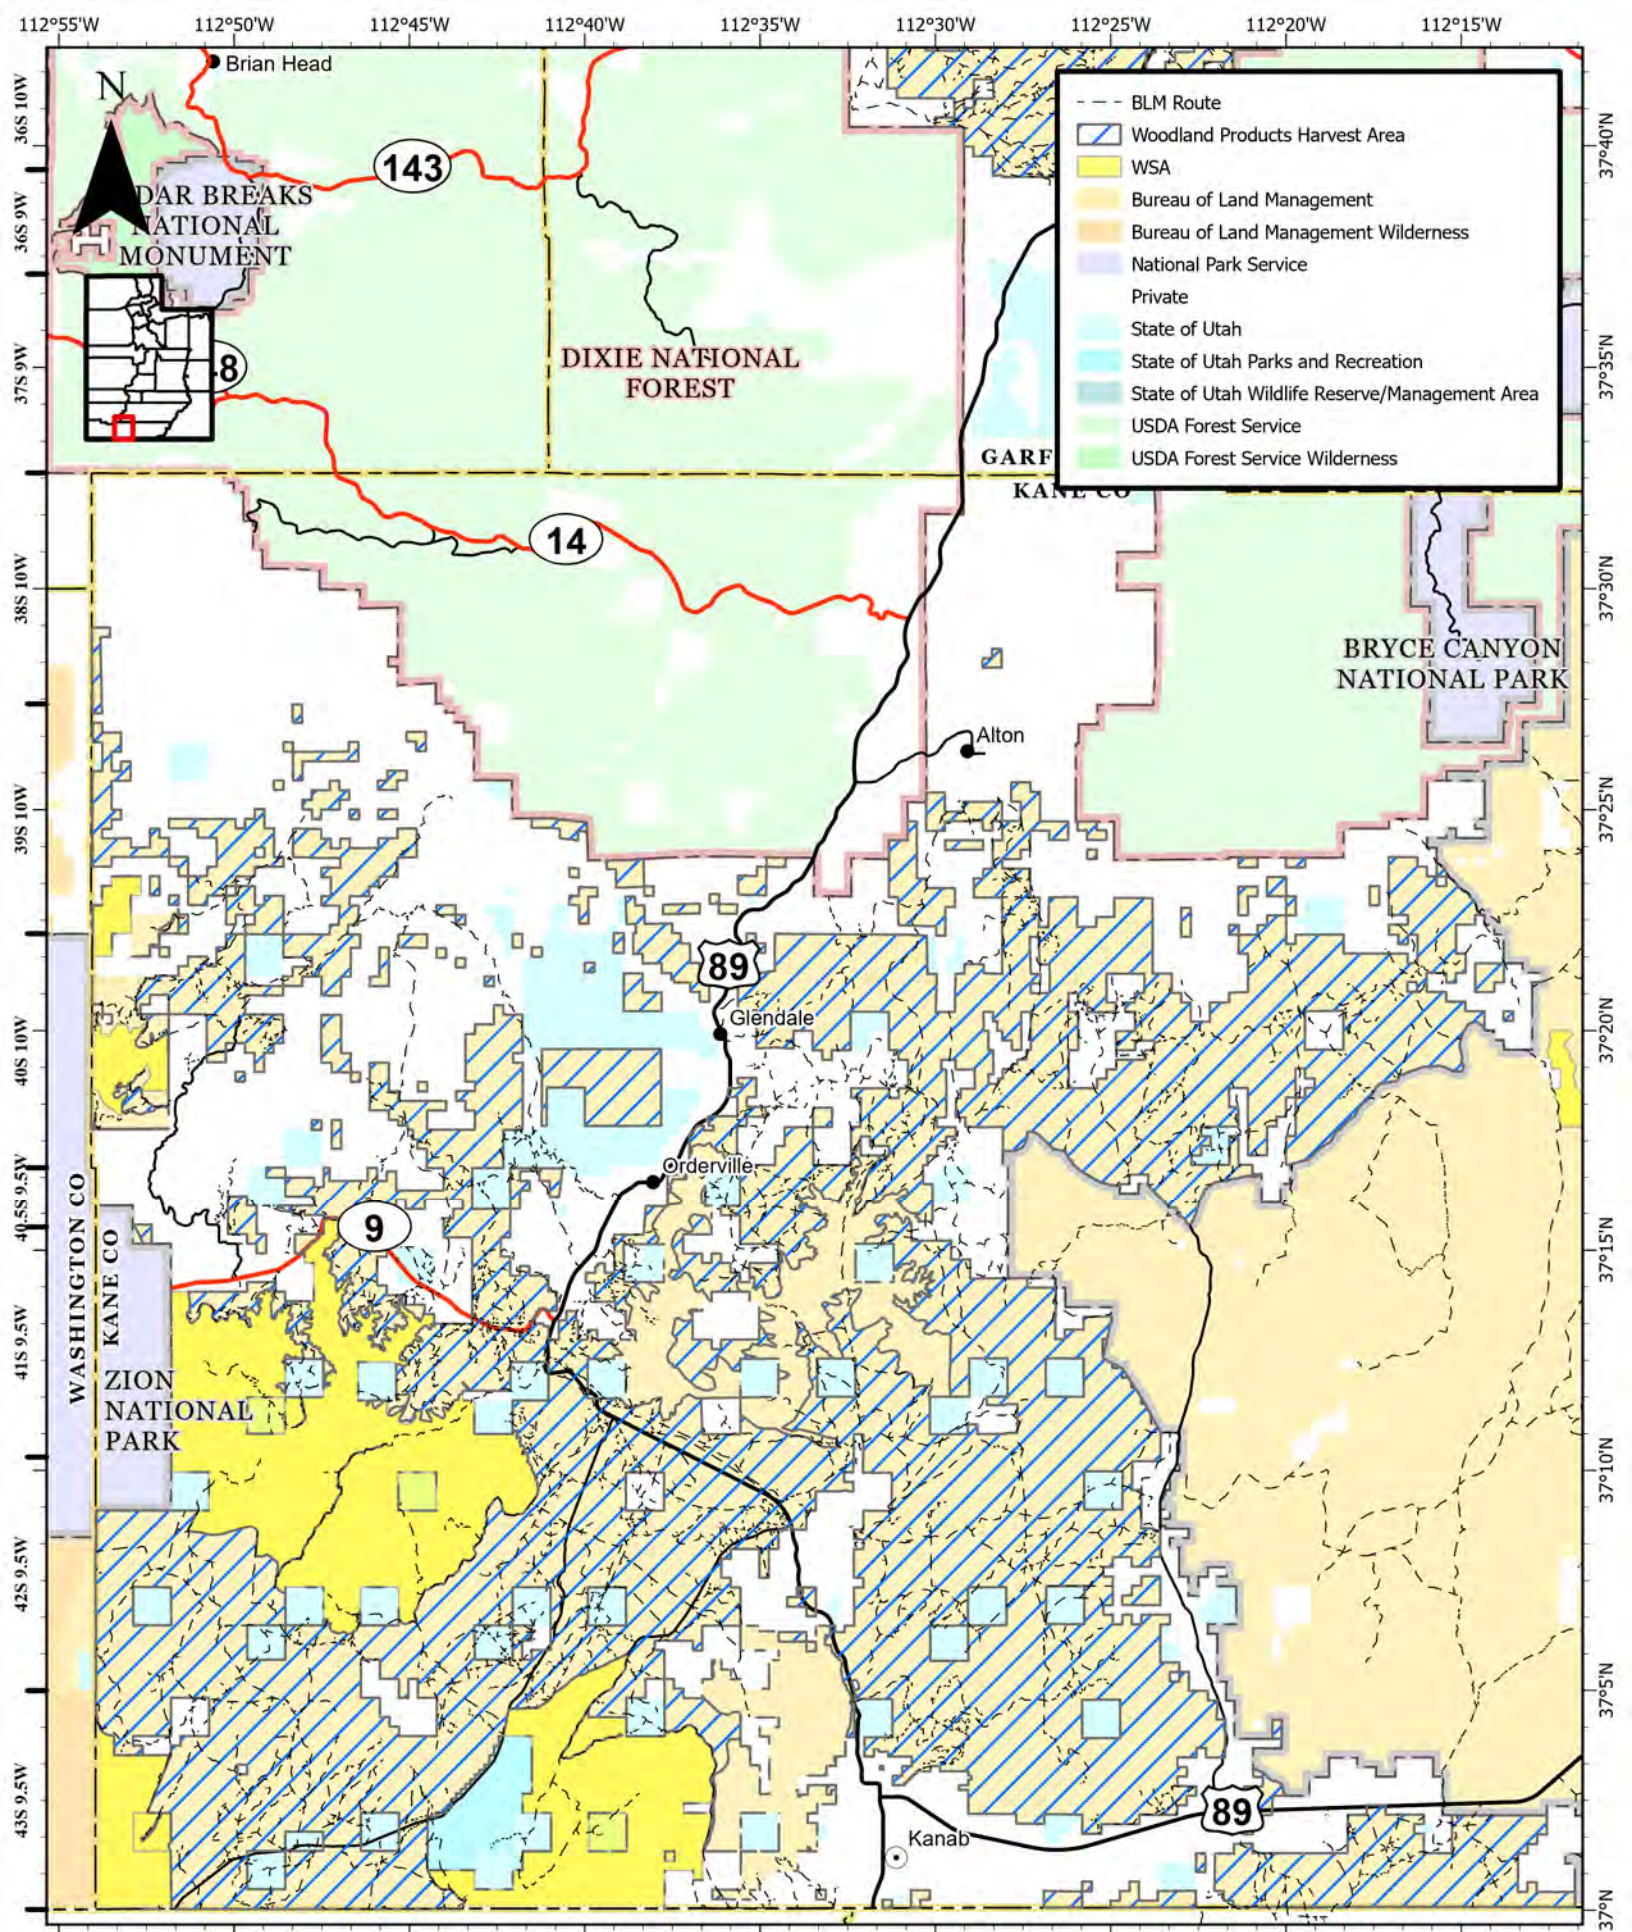

U.S. DEPARTMENT OF THE INTERIOR  
 BUREAU OF LAND MANAGEMENT  
 PARIA RIVER DISTRICT

No warranty is made by the Bureau of Land Management as to the accuracy, reliability, or completeness of these data for individual use or aggregate use with other data.

# Kanab Field Office North Woodland Product Harvest Area

Paria River District

U.S. DEPARTMENT OF THE INTERIOR  
 BUREAU OF LAND MANAGEMENT  
 PARIA RIVER DISTRICT  
 No warranty is made by the Bureau of Land Management as to the accuracy, reliability, or completeness of these data for individual use or aggregate use with other data.

# Kanab Field Office South Woodland Product Harvest Area

BRYCE CANYON NATIONAL PARK

- BLM Route
- Woodland Products Harvest Area
- WSA
- Bureau of Land Management
- National Park Service
- Private
- State of Utah
- State of Utah Parks and Recreation
- USDA Forest Service

Tropic

Cannonville

Henrieville

12

GARFIELD CO  
KANE CO

U.S. DEPARTMENT OF THE INTERIOR  
BUREAU OF LAND MANAGEMENT  
PARIA RIVER DISTRICT

Kanab Field Office Rock Springs Bench Woodland Products Harvest Area