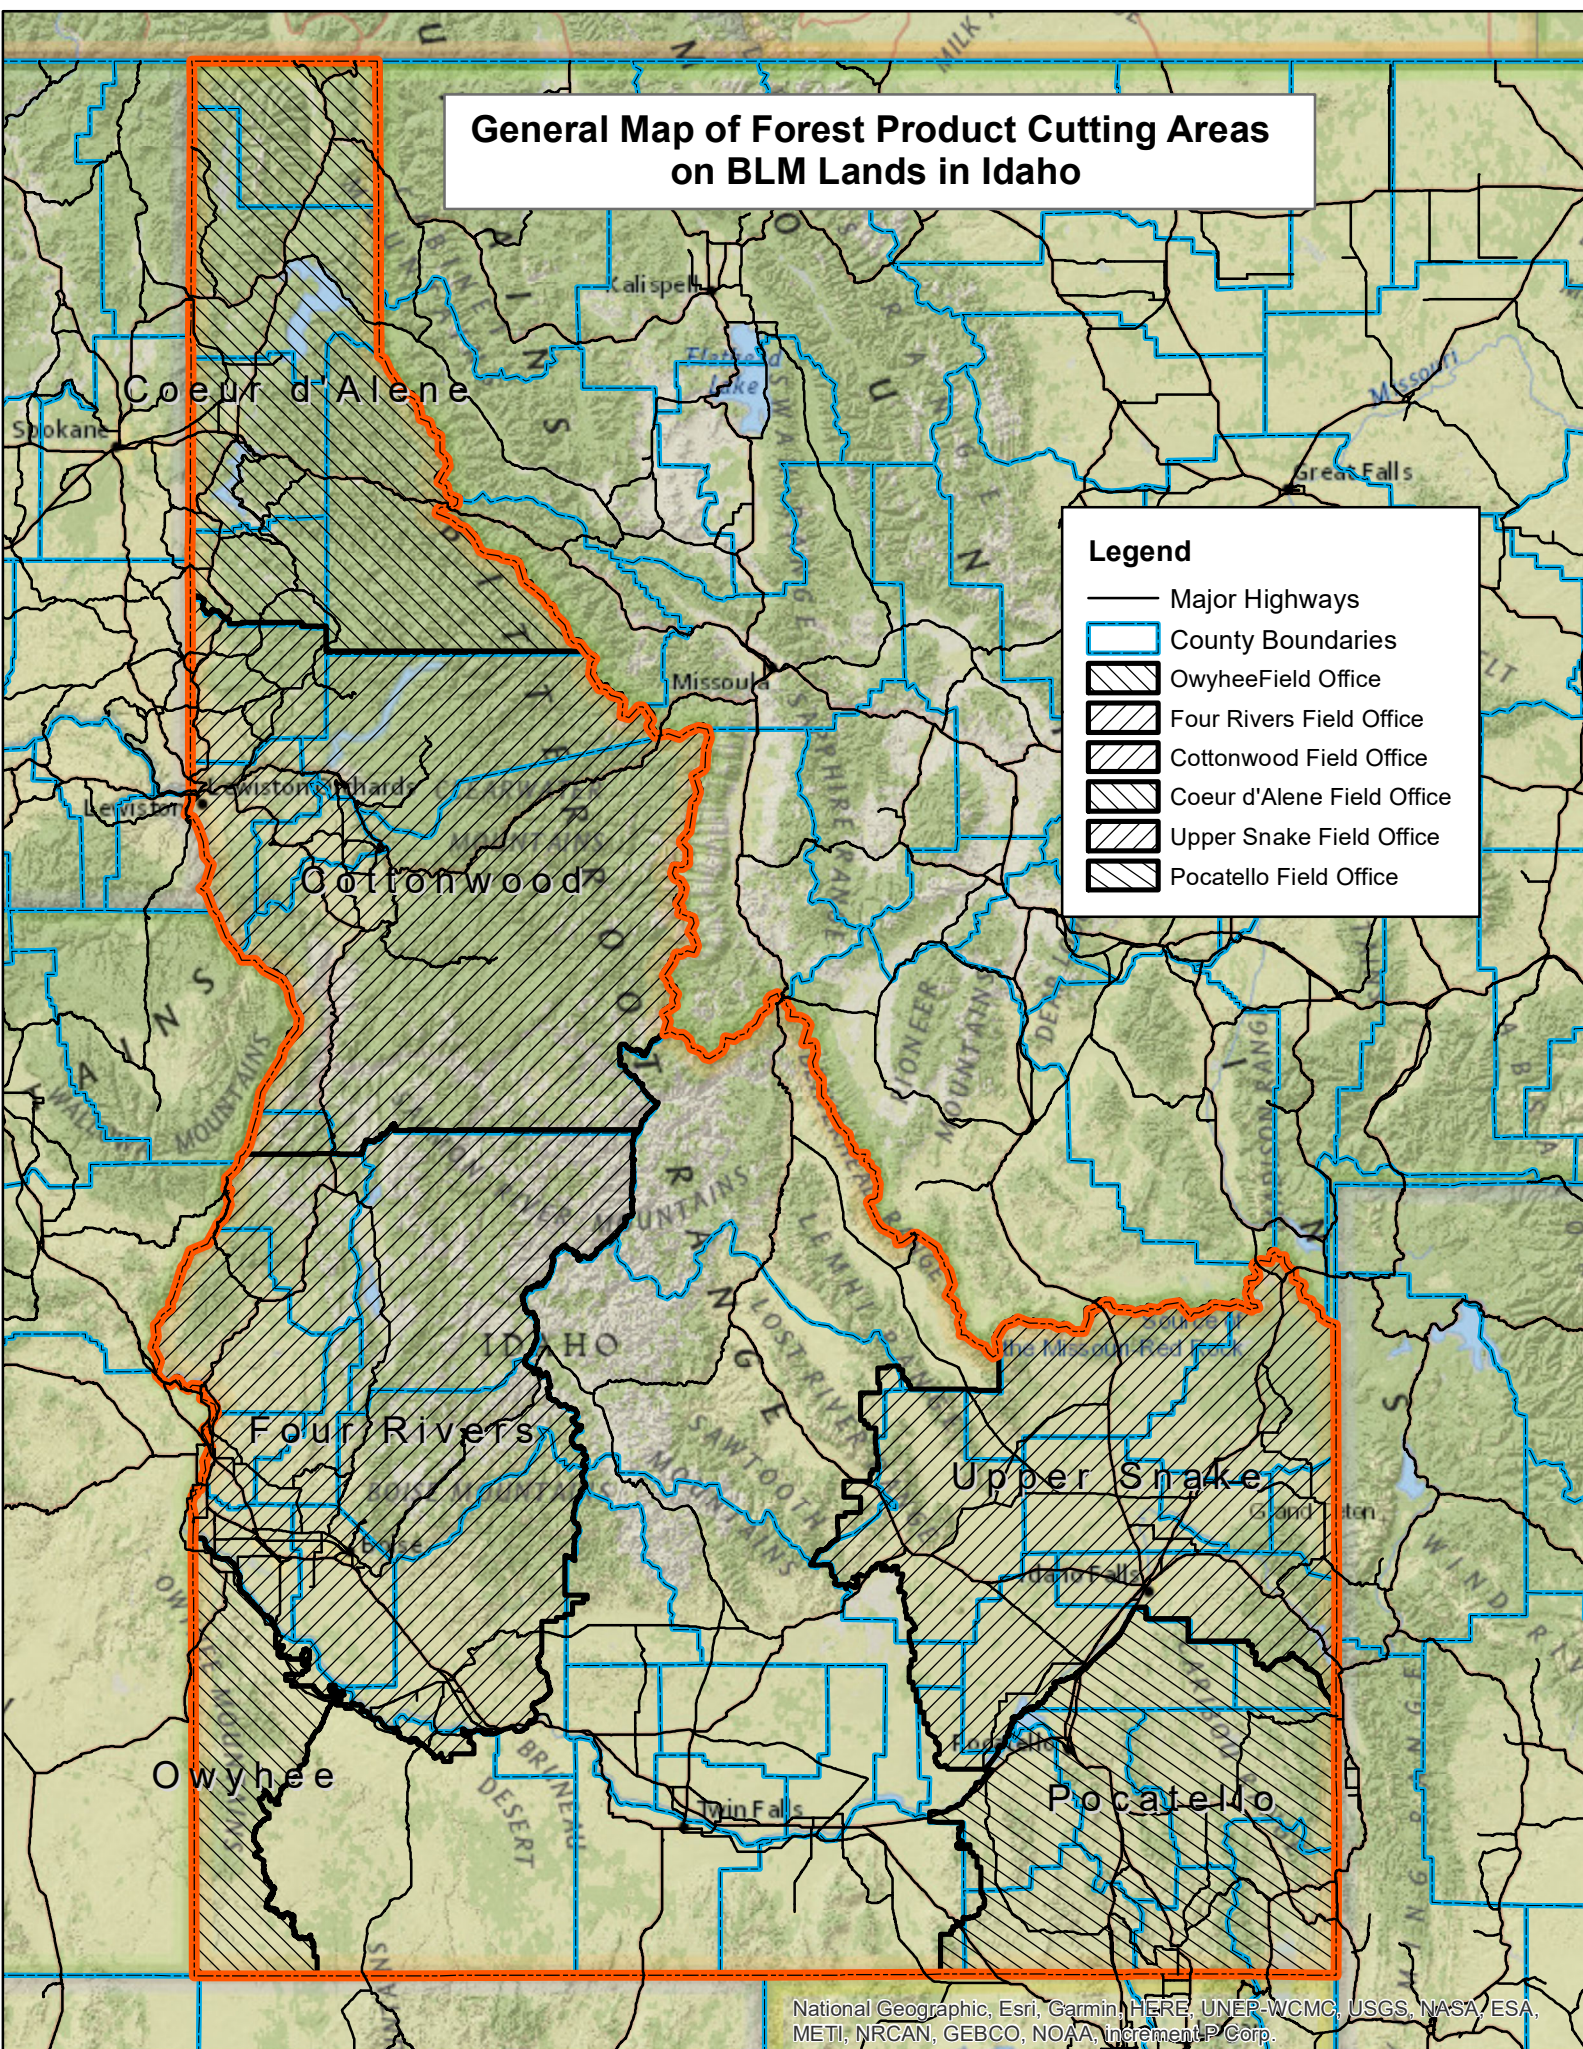

General Map of Forest Product Cutting Areas on BLM Lands in Idaho

Legend

- Major Highways
- County Boundaries
- ▨ Owyhee Field Office
- ▧ Four Rivers Field Office
- ▩ Cottonwood Field Office
- Coeur d'Alene Field Office
- Upper Snake Field Office
- ▬ Pocatello Field Office