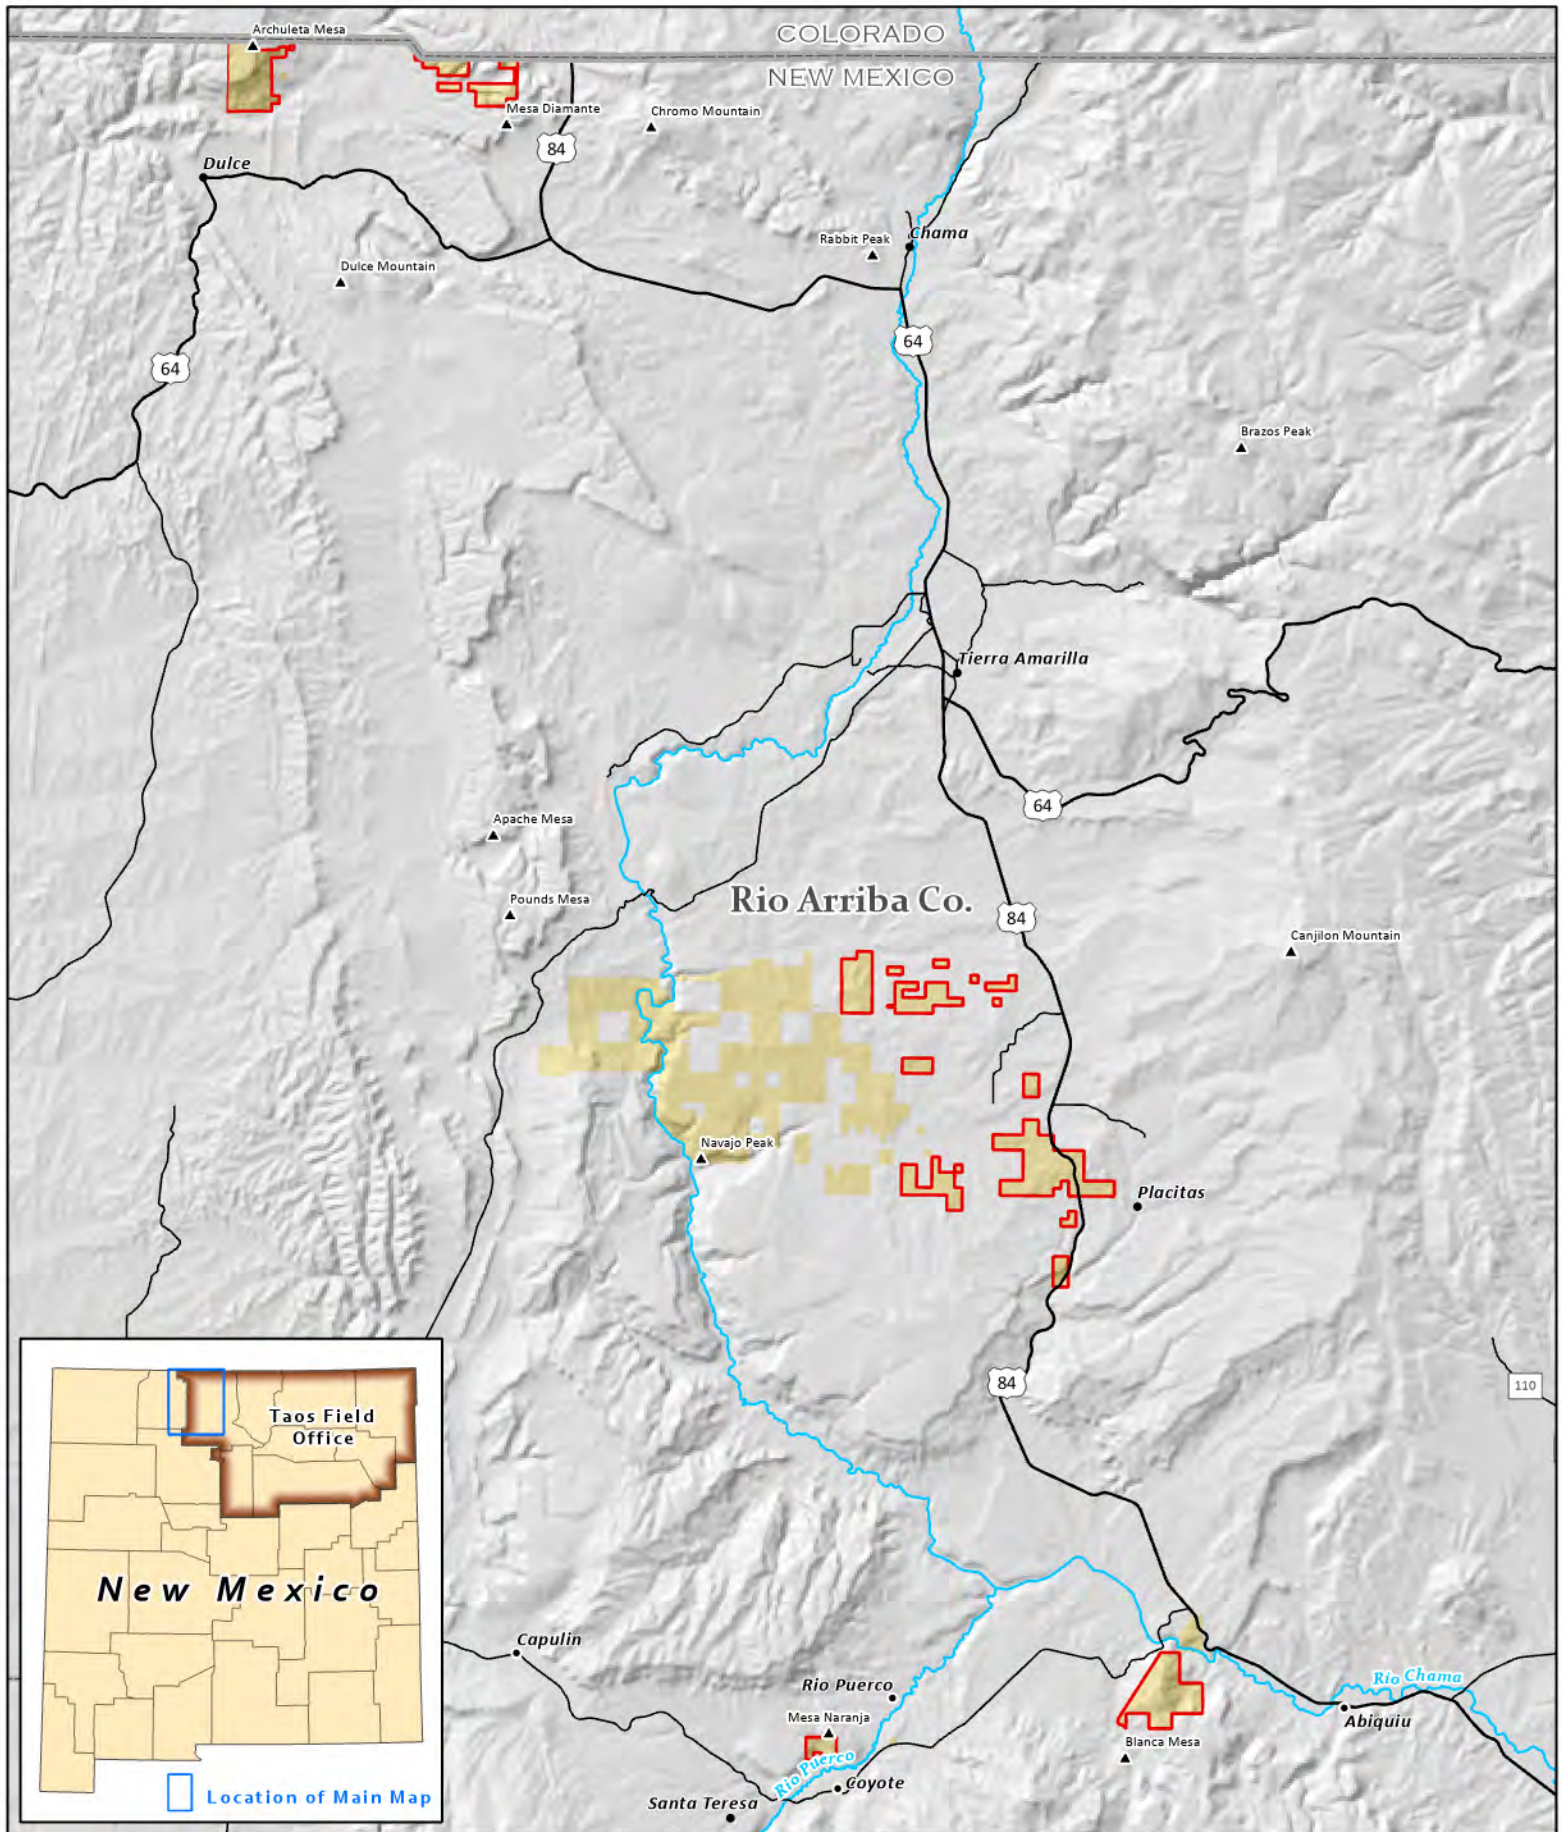

**BLM Christmas Tree Harvest Areas
Portion of Taos and Rio Arriba Counties**

Legend

-  Christmas Tree Harvest Area
-  National Monuments
-  Bureau of Land Management

No warranty is made by the Bureau of Land Management as to the accuracy, reliability, or completeness of these data for individual use or aggregate use with other data, or for purposes not intended by BLM. Spatial information may not meet National Map Accuracy Standards. This information may be updated without notification.

**BLM Christmas Tree Harvest Areas
Central Rio Arriba County**

Legend

-  Christmas Tree Harves Area
-  Bureau of Land Management

No warranty is made by the Bureau of Land Management as to the accuracy, reliability, or completeness of these data for individual use or aggregate use with other data, or for purposes not intended by BLM. Spatial information may not meet National Map Accuracy Standards. This information may be updated without notification.

**BLM Christmas Tree Harvest Areas
Santa Fe County**

Legend

- Christmas Tree Harvest Area
- Bureau of Land Management

No warranty is made by the Bureau of Land Management as to the accuracy, reliability, or completeness of these data for individual use or aggregate use with other data, or for purposes not intended by BLM. Spatial information may not meet National Map Accuracy Standards. This information may be updated without notification.