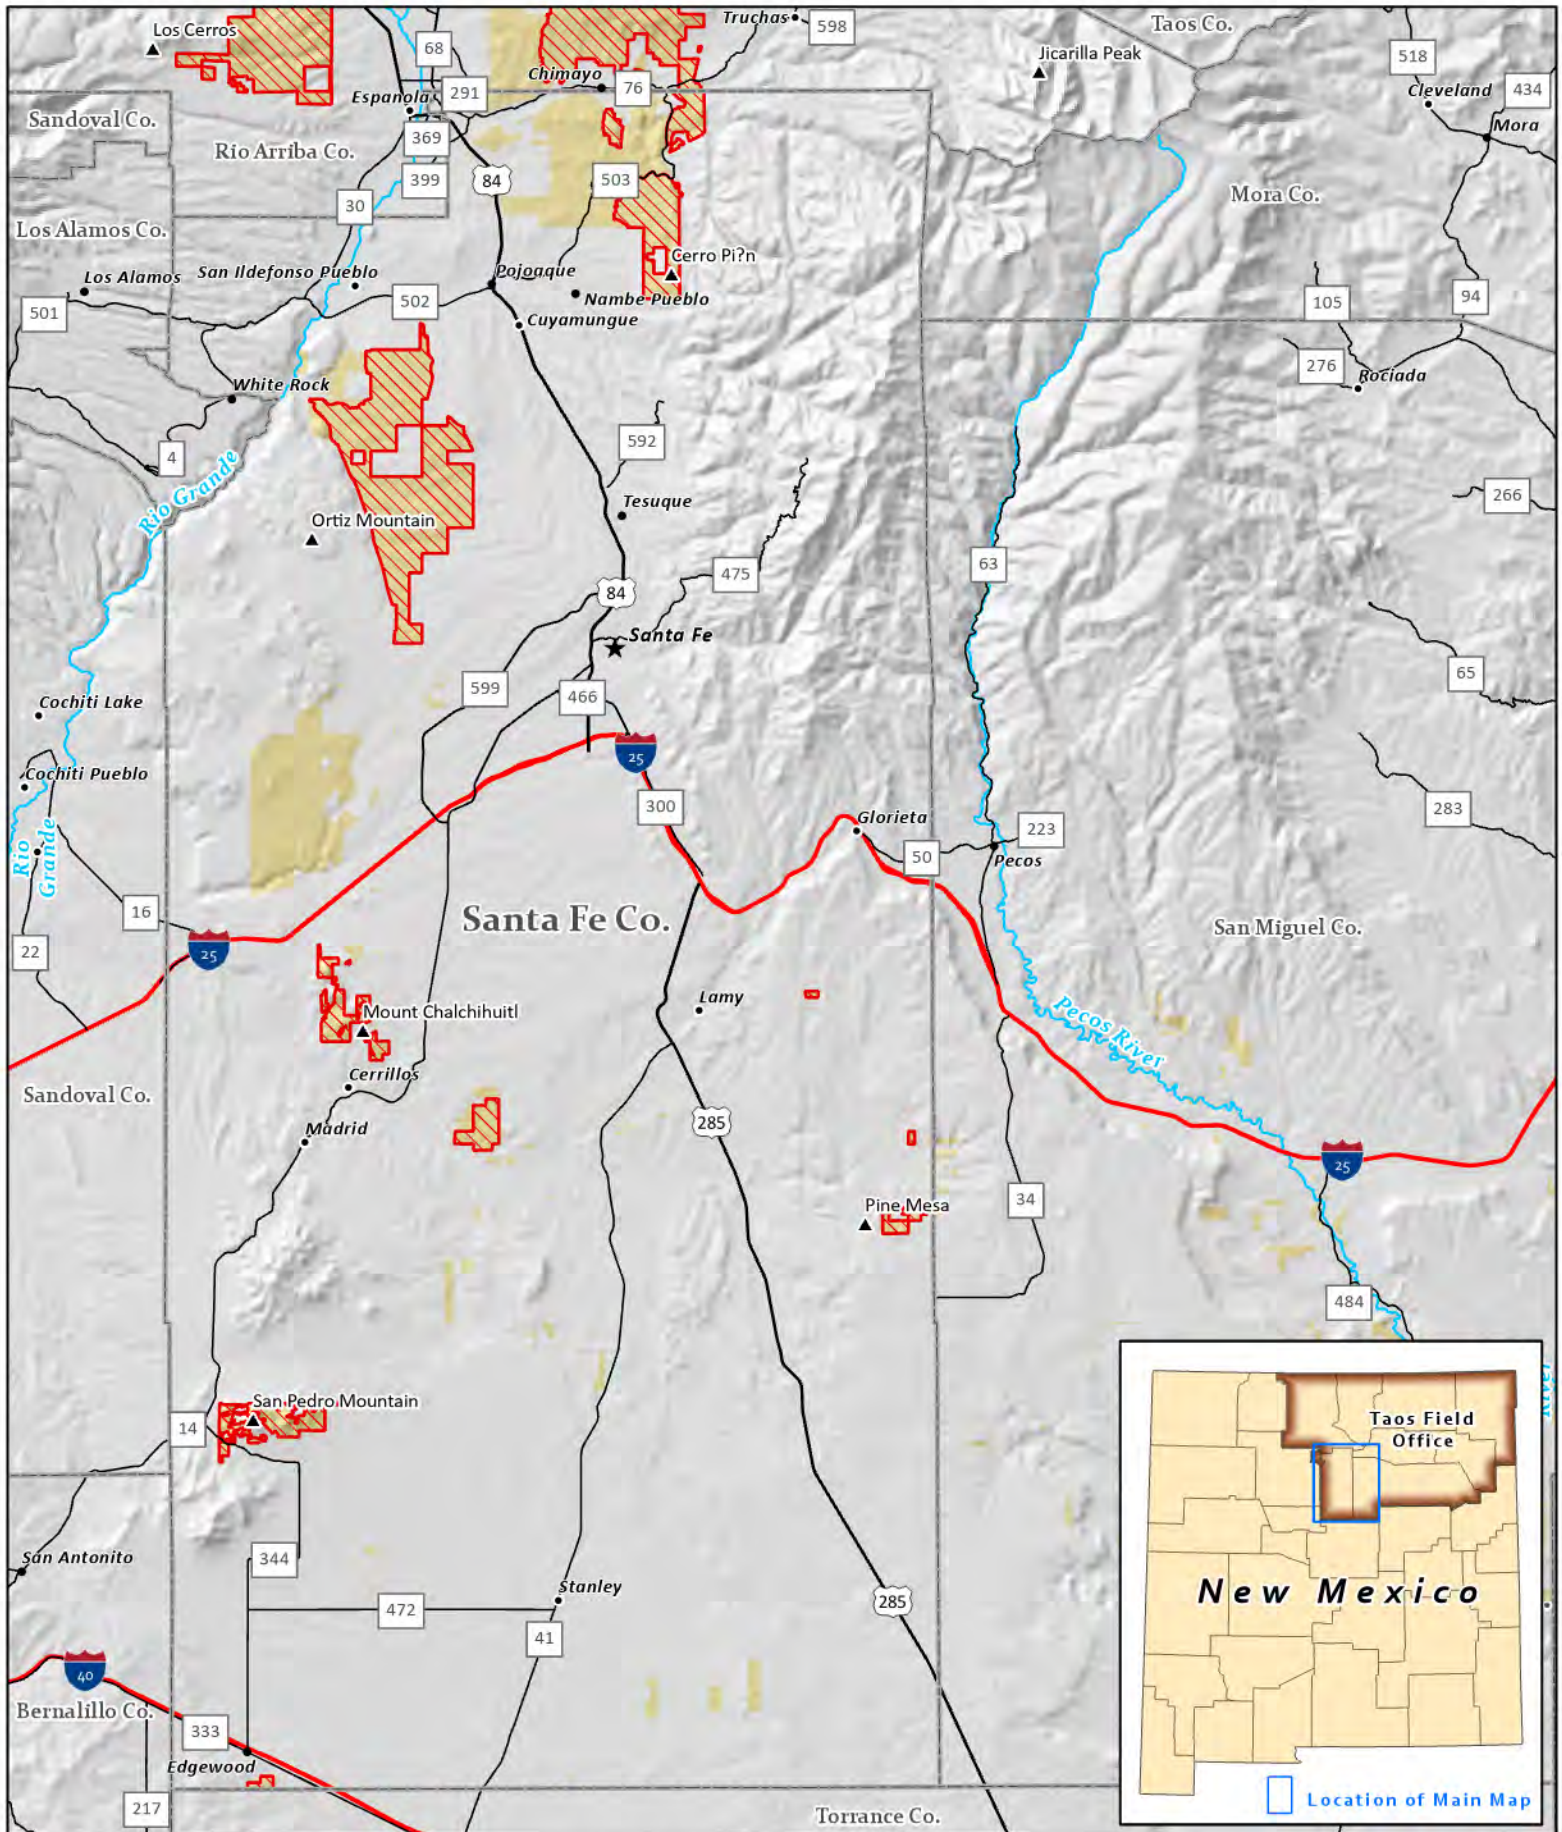

**BLM Christmas Tree Harvest Areas
Portion of Taos and Rio Arriba Counties**

Legend

-  Christmas Tree Harvest Area
-  National Monuments
-  Bureau of Land Management

No warranty is made by the Bureau of Land Management as to the accuracy, reliability, or completeness of these data for individual use or aggregate use with other data, or for purposes not intended by BLM. Spatial information may not meet National Map Accuracy Standards. This information may be updated without notification.

**BLM Christmas Tree Harvest Areas
Central Rio Arriba County**

Legend

-  Christmas Tree Harves Area
-  Bureau of Land Management

No warranty is made by the Bureau of Land Management as to the accuracy, reliability, or completeness of these data for individual use or aggregate use with other data, or for purposes not intended by BLM. Spatial information may not meet National Map Accuracy Standards. This information may be updated without notification.

**BLM Christmas Tree Harvest Areas
Santa Fe County**

Legend

- Christmas Tree Harvest Area
- Bureau of Land Management

No warranty is made by the Bureau of Land Management as to the accuracy, reliability, or completeness of these data for individual use or aggregate use with other data, or for purposes not intended by BLM. Spatial information may not meet National Map Accuracy Standards. This information may be updated without notification.